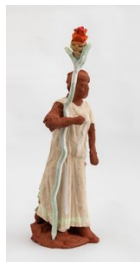

glazed terra-cotta with pigmented slip, ribbon

12.5 x 6 x 4.5 in.

EL0105

**Ellen Lesperance**

*Amazon with Pelt and Fallen Column*, 2022

glazed terra-cotta with pigmented slip

11.5 x 5 x 4 in.

EL0117