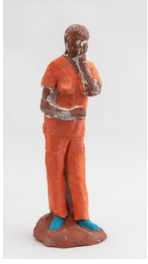

Ellen Lesperance

Women's Prison, 2022

glazed terra-cotta with pigmented slip

12 x 4 x 3.5 in.

EL0109