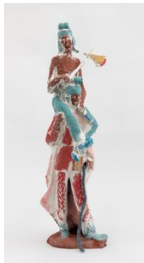

Ellen Lesperance

The Giantess, 2022

glazed terra-cotta with pigmented slip and wool dyed with
indigo

14.5 x 5.5 x 5 in.

EL0108