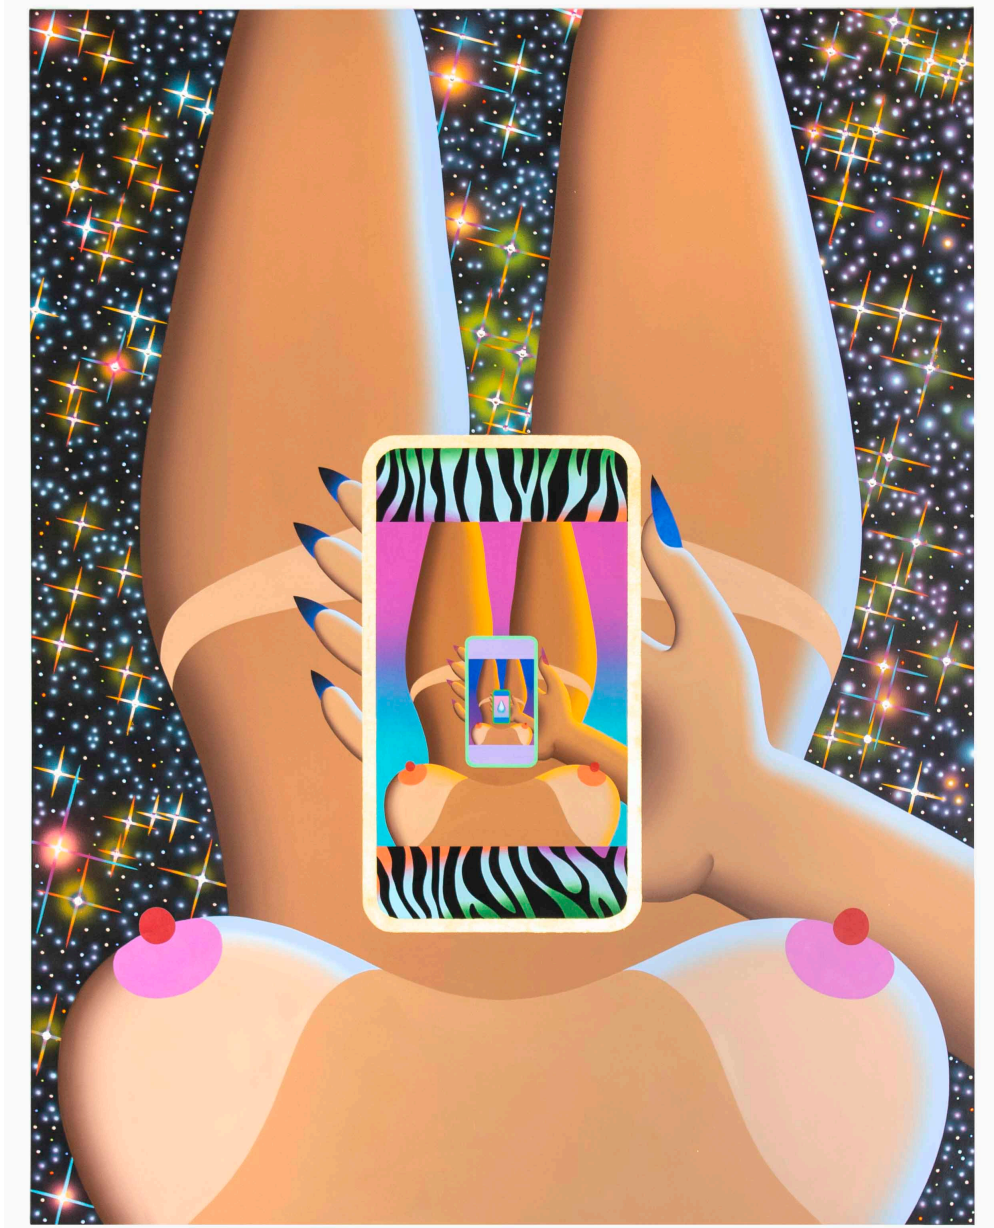

## MIRROR, MIRROR

Isabelle McCormick

In *Mirror, Mirror*, Isabelle McCormick employs traditional oil painting techniques and sculptural relief to render virtual space. At the intersection of technology and art history, she examines the relationship between self-surveillance and feminine archetypes that persist across the social media screenscape. Combining gold leaf, glitter, and Swarovski rhinestones with plaster casts and cake decorating techniques, she cultivates a tactile materiality that imitates self-branding. In a hyperbolic world of retouching apps and reality TV, McCormick explores the scopophilic pleasure in curating an online image and consequent chasm between the bodily self and social media façade.

2022

Oil and acrylic on canvas stretched panel  
with Swarovski crystal rhinestones and  
plaster relief casts

24 x 30 x 3 1/4 in

IM0005

*Picture in a picture in a picture in a picture*  
*(day)*  
2022  
Oil and acrylic on canvas stretched panel  
56 x 72 x 2 1/2  
IM0006

*Picture in a picture in a picture in a picture  
(night)*  
2022  
Oil and acrylic on canvas stretched panel  
with gold leaf and Swarovski crystal  
rhinestones  
56 x 72 x  
IM0007

*Snake Eyes*

2022

Oil and acrylic on canvas stretched panel  
with gold leaf, Swarovski crystal rhinestones,  
and plaster relief casts