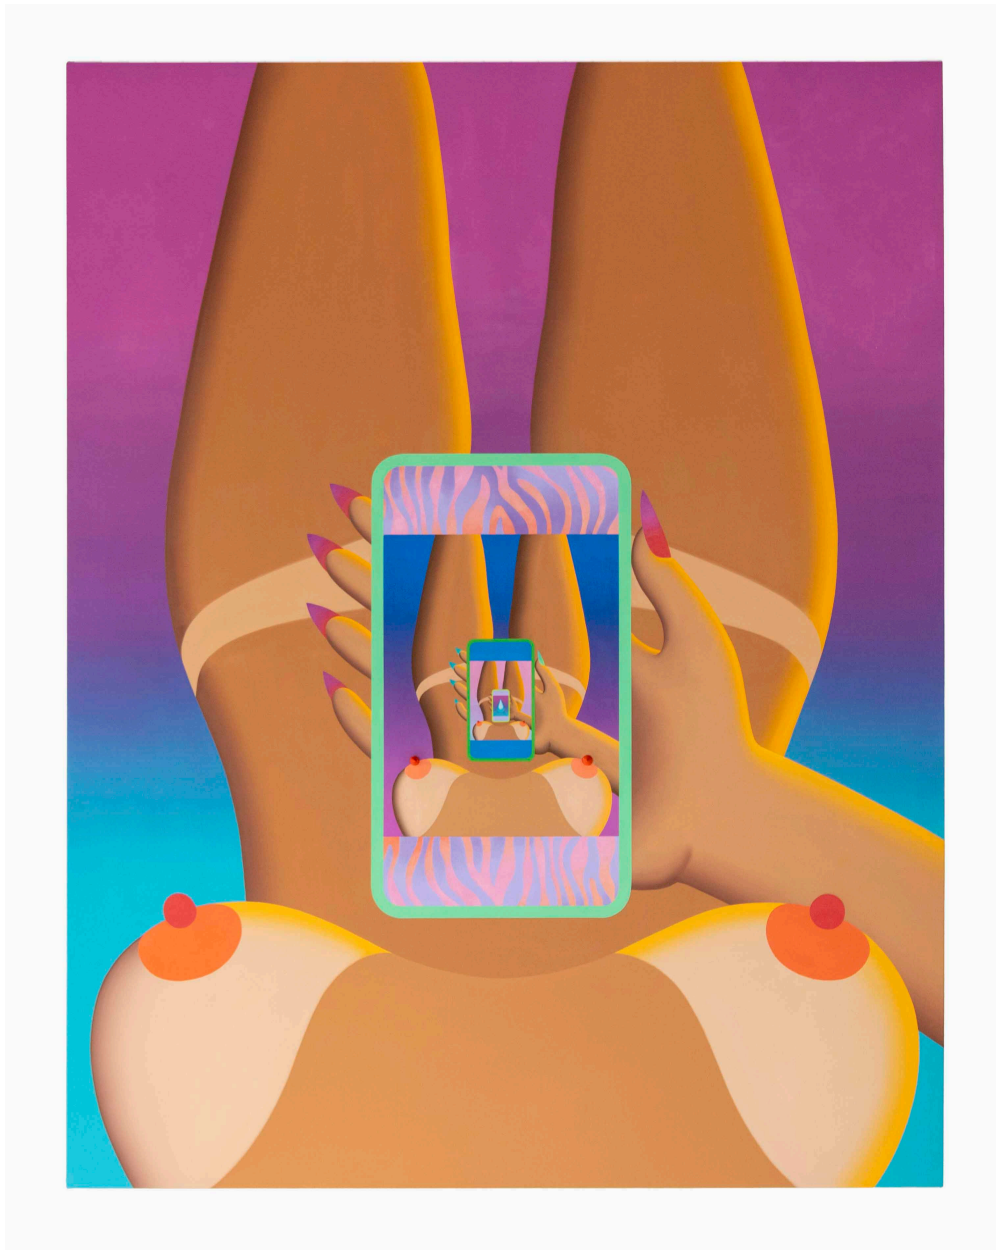

## MIRROR, MIRROR

Isabelle McCormick

In *Mirror, Mirror*, Isabelle McCormick employs traditional oil painting techniques and sculptural relief to render virtual space. At the intersection of technology and art history, she examines the relationship between self-surveillance and feminine archetypes that persist across the social media screenscape. Combining gold leaf, glitter, and Swarovski rhinestones with plaster casts and cake decorating techniques, she cultivates a tactile materiality that imitates self-branding. In a hyperbolic world of retouching apps and reality TV, McCormick explores the scopophilic pleasure in curating an online image and consequent chasm between the bodily self and social media façade.

*Fruit III*  
2022  
Oil on canvas  
10 x 10 in  
IM0001

*Fruit I*  
2019  
Oil on canvas  
10 x 10 in  
IM0002

*Falling Angel*

2022

Oil and acrylic on canvas stretched panel  
with Swarovski crystal rhinestones and  
plaster relief casts

24 x 30 x 3 1/4 in

IM0003

*Secret Garden*  
2022

Oil and acrylic on canvas stretched panel  
with gold leaf, Swarovski crystal rhinestones,  
and plaster relief casts  
24 x 30 x 3 1/4 in  
IM0004

*Farnesina Filter II*

2022

Oil and acrylic on canvas stretched panel  
with Swarovski crystal rhinestones and  
plaster relief casts

24 x 30 x 3 1/4 in

IM0005

*Picture in a picture in a picture in a picture*  
*(day)*  
2022  
Oil and acrylic on canvas stretched panel  
56 x 72 x 2 1/2  
IM0006