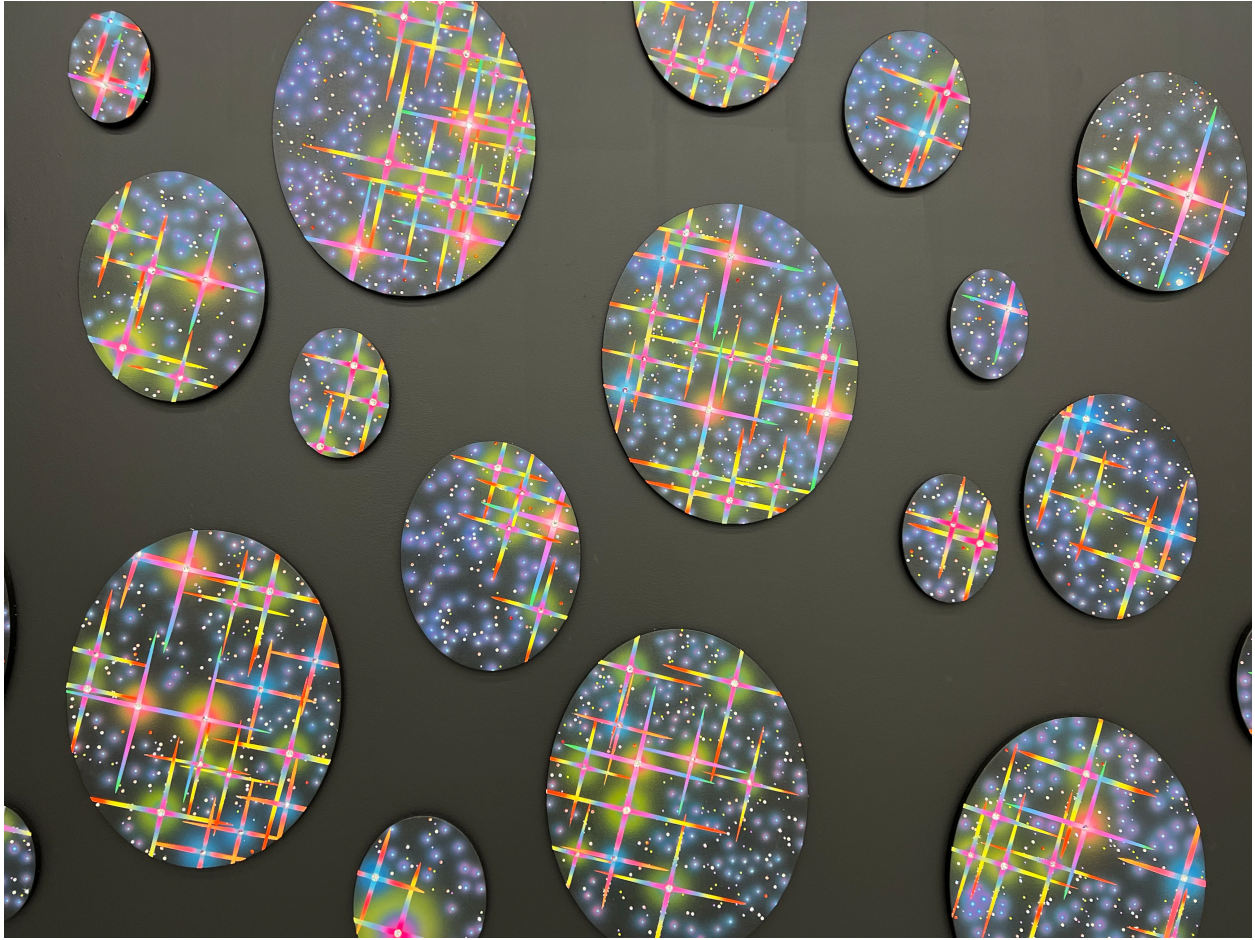

## MIRROR, MIRROR

Isabelle McCormick

In *Mirror, Mirror*, Isabelle McCormick employs traditional oil painting techniques and sculptural relief to render virtual space. At the intersection of technology and art history, she examines the relationship between self-surveillance and feminine archetypes that persist across the social media screenscape. Combining gold leaf, glitter, and Swarovski rhinestones with plaster casts and cake decorating techniques, she cultivates a tactile materiality that imitates self-branding. In a hyperbolic world of retouching apps and reality TV, McCormick explores the scopophilic pleasure in curating an online image and consequent chasm between the bodily self and social media façade.

14 x 12 x 2 1/2 in

IM0011

*After Bosch*

2022

Oil, acrylic, and Swarovski crystal  
rhinestones on canvas 14 x 16 x 1 1/2 in  
IM0012

*Starry night*  
2022

Oil, acrylic, and Swarovski crystal  
rhinestones on canvas