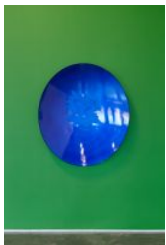

MPA
Omega, 2019
aluminum, powder pigment, lapis lazuli, nylon
53 1/2 x 47 x 7 in (135.9 x 119.4 x 17.8 cm)
MPA001