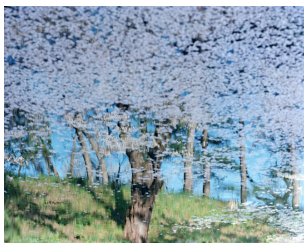

Risaku Suzuki
"SAKURA 21, 4-570", 2021
Chromogenic print
1200 x 1500 mm
Edition of 5
Framed

RS-PH_21_4-570