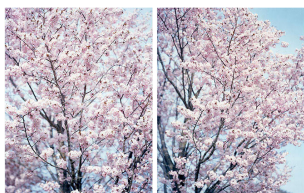

Risaku Suzuki
"SAKURA 21,4-597, 4-598", 2021
Chromogenic print
1190 x 952 mm (each)
Edition of 5
Framed

RS-PH_21_4-597,4-598