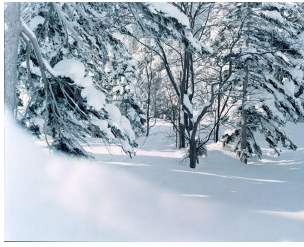

Risaku Suzuki
"White 18, H-661", 2018
Chromogenic print
952 x 1190 mm
Edition of 5
Framed

RS-PH_18_H-661