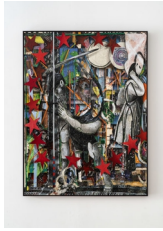

Unframed: 40 x 30 cm | 15 3/4 x 11 3/4 in

Framed: 42.5 x 32.5 x 6.5 cm | 16 3/4 x 12 3/4 x 2 1/2 in

**Tjebbe Beekman**

*Nocturnal revelation, 2022*

Acrylic, acrylic emulsions, sand and grit on canvas mounted to wood panel, framed

Unframed: 150 x 108.5 cm | 59 x 42 3/4 in

Framed: 152.5 x 111.5 x 6.5 cm | 60 x 43 7/8 x 2 1/2 in

**Tjebbe Beekman**

*And I don't want to live with somebody's depression, 2022*

Acrylic, acrylic emulsions, sand and grit on canvas mounted to wood panel, framed

Unframed: 150 x 106.5 cm | 59 x 41 7/8 in

Framed: 152.5 x 109.5 x 6.5 cm | 60 x 43 1/8 x 2 1/2 in

**Tjebbe Beekman**

*To be titled, 2022*

Acrylic, acrylic emulsions, sand and grit on canvas mounted to wood panel, framed

Unframed: 200 x 150 cm | 78 3/4 x 59 in

Framed: 202.5 x 152.5 x 6.5 cm | 79 3/4 x 60 x 2 1/2 in

**Tjebbe Beekman**

*Symbiosis XII, 2022*

Acrylic, acrylic emulsions, sand and grit on canvas mounted to wood panel, framed (triptych)