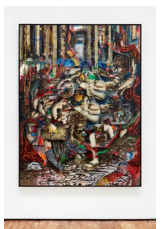

Unframed: 80 x 60 cm | 31 1/2 x 23 5/8 in

Framed: 82.5 x 62.5 x 6.5 cm | 32 1/2 x 24 5/8 x 2 1/2 in

**Tjebbe Beekman**

*Matrimonium, 2022*

Acrylic, acrylic emulsions, sand and grit on canvas mounted to wood panel, framed

Unframed: 40 x 30 cm | 15 3/4 x 11 3/4 in

Framed: 42.5 x 32.5 x 6.5 cm | 16 3/4 x 12 3/4 x 2 1/2 in

**Tjebbe Beekman**

*Massacre of the Innocents, 2022*

Acrylic, acrylic emulsions, sand and grit on canvas mounted to wood panel, framed