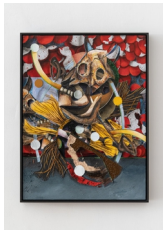

Tjebbe Beekman

To bear wrongs patiently, 2022

Acrylic, acrylic emulsions, sand and grit on canvas mounted to wood panel, framed

Unframed: 80 x 60 cm | 31 1/2 x 23 5/8 in

Framed: 82.5 x 62.5 x 6.5 cm | 32 1/2 x 24 5/8 x 2 1/2 in