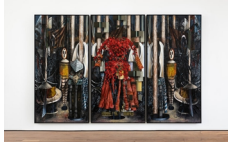

Unframed: 150 x 108.5 cm | 59 x 42 3/4 in

Framed: 152.5 x 111.5 x 6.5 cm | 60 x 43 7/8 x 2 1/2 in

**Tjebbe Beekman**

*And I don't want to live with somebody's depression, 2022*

Acrylic, acrylic emulsions, sand and grit on canvas mounted to wood panel, framed

Unframed: 150 x 106.5 cm | 59 x 41 7/8 in

Framed: 152.5 x 109.5 x 6.5 cm | 60 x 43 1/8 x 2 1/2 in

**Tjebbe Beekman**

*To be titled, 2022*

Acrylic, acrylic emulsions, sand and grit on canvas mounted to wood panel, framed

Unframed: 200 x 150 cm | 78 3/4 x 59 in

Framed: 202.5 x 152.5 x 6.5 cm | 79 3/4 x 60 x 2 1/2 in

**Tjebbe Beekman**

*Symbiosis XII, 2022*

Acrylic, acrylic emulsions, sand and grit on canvas mounted to wood panel, framed (triptych)