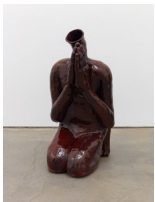

Woody De Othello
exhalation and praises, 2022
Bronze, ceramic, and glaze
48 x 32½ x 61 inches; 121.92 x 82.55 x 154.94 cm
Edition 3 of 3, 2AP

Woody De Othello
Bone broth, 2022
Ceramic and paint
18 x 12 x 2 inches; 45.72 x 30.48 x 5.08 cm

Woody De Othello
Sentient sunshine, 2022
Ceramic and glaze
27 x 14 x 15 inches; 68.58 x 35.56 x 38.1 cm

Woody De Othello
prying and prayer, 2022
Bronze, ceramic, and glaze
50 x 48 x 25 inches; 127 x 121.92 x 63.5 cm
Edition 3 of 3, 2AP