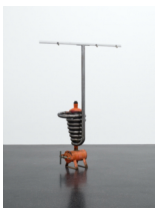

three useless flagpoles playing with gaud

2022

Mixed media

10

Dozie Kanu

hang something metric

2022

Found water pump component, steel, coat hanging clips, 150 cm measuring stick