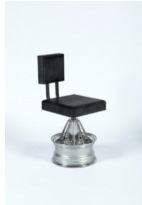

Dozie Kanu

Chair [iii] (Dark)

2022

Poured concrete, steel, rims

91.4 × 41.9 × 52.1 cm

2/7 (+ 2 AP)