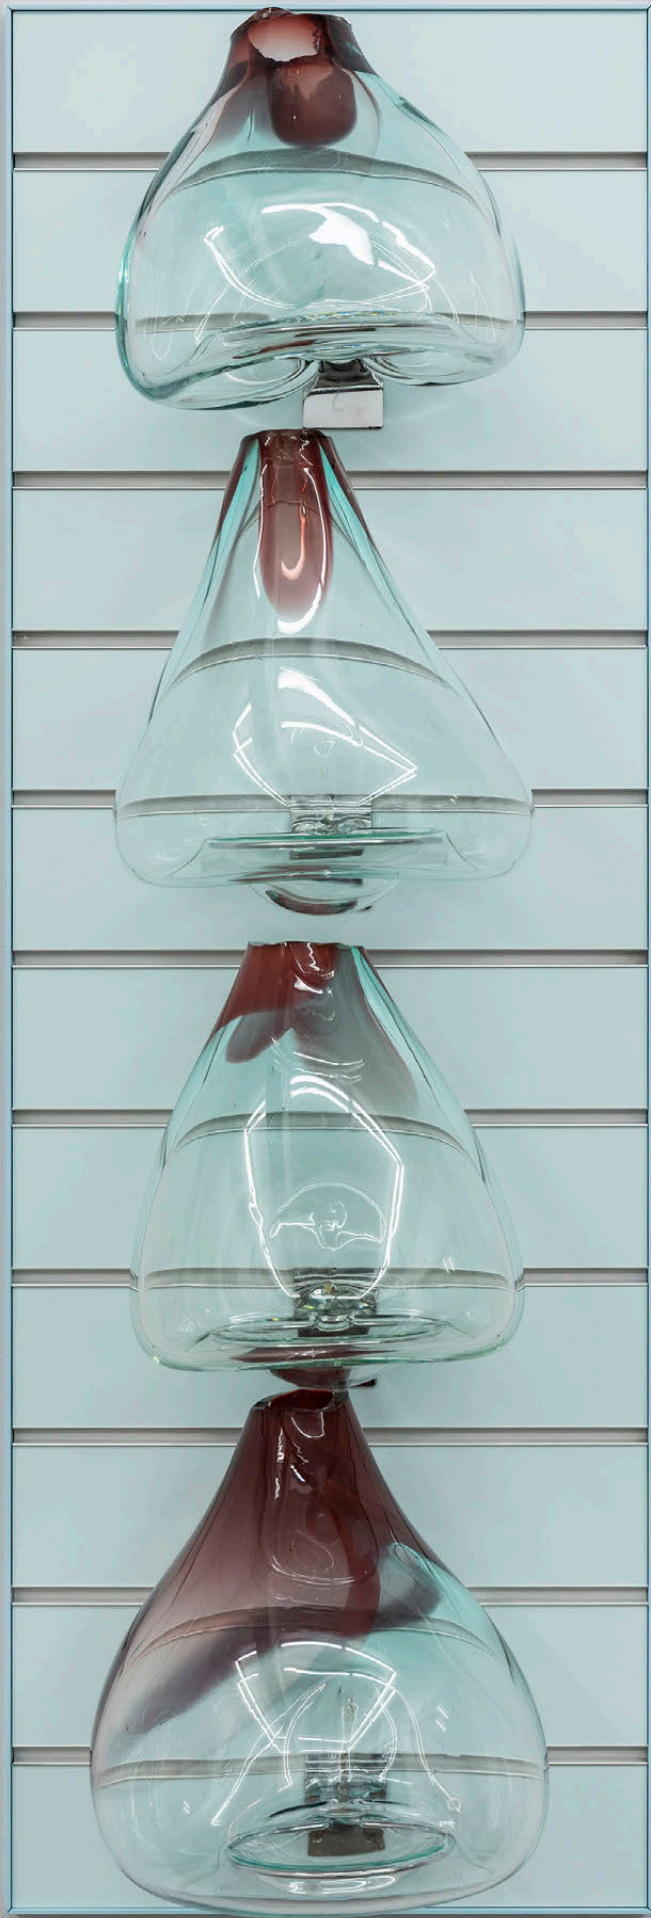

**Gabriele Beveridge**  
**Packed Stars Dividing**  
**Overview**

Packed Stars Dividing  
 Gabriele Beveridge  
 14th September - 29th October

1.  
*Single Cells*  
 2022  
 Hand-blown glass, steel hooks, polyurethane paint, steel shop-fittings  
 120 x 120 x 42 cm

2.  
*Coupling ii*  
 2022  
 Hand-blown glass, wooden plinth, mirror  
 32 x 20 x 20 cm

3.  
*Coupling*  
 2022  
 Hand-blown glass, wooden plinth, mirror  
 30 x 20 x 20 cm

4.  
*Under Falls of Air*  
 2022  
 Polyurethane paint, steel shop-fittings  
 240 x 497 x 3.5 cm

5.  
*Orbit*  
 2022  
 Synthetic hair extensions on fibreglass, satin varnish  
 70 x 70 x 15 cm

6.  
*Nest*  
 2021  
 Hand-blown glass, glass shop fittings  
 150 x 150 x 150 cm

7.  
*Murmur*  
 2022  
 Hand-blown glass, polyurethane paint, steel shop-fittings  
 120 x 40.5 x 31 cm

8.  
*Burning ii*  
 2022  
 Freehand glass, perspex  
 31 x 25.5 x 8 cm