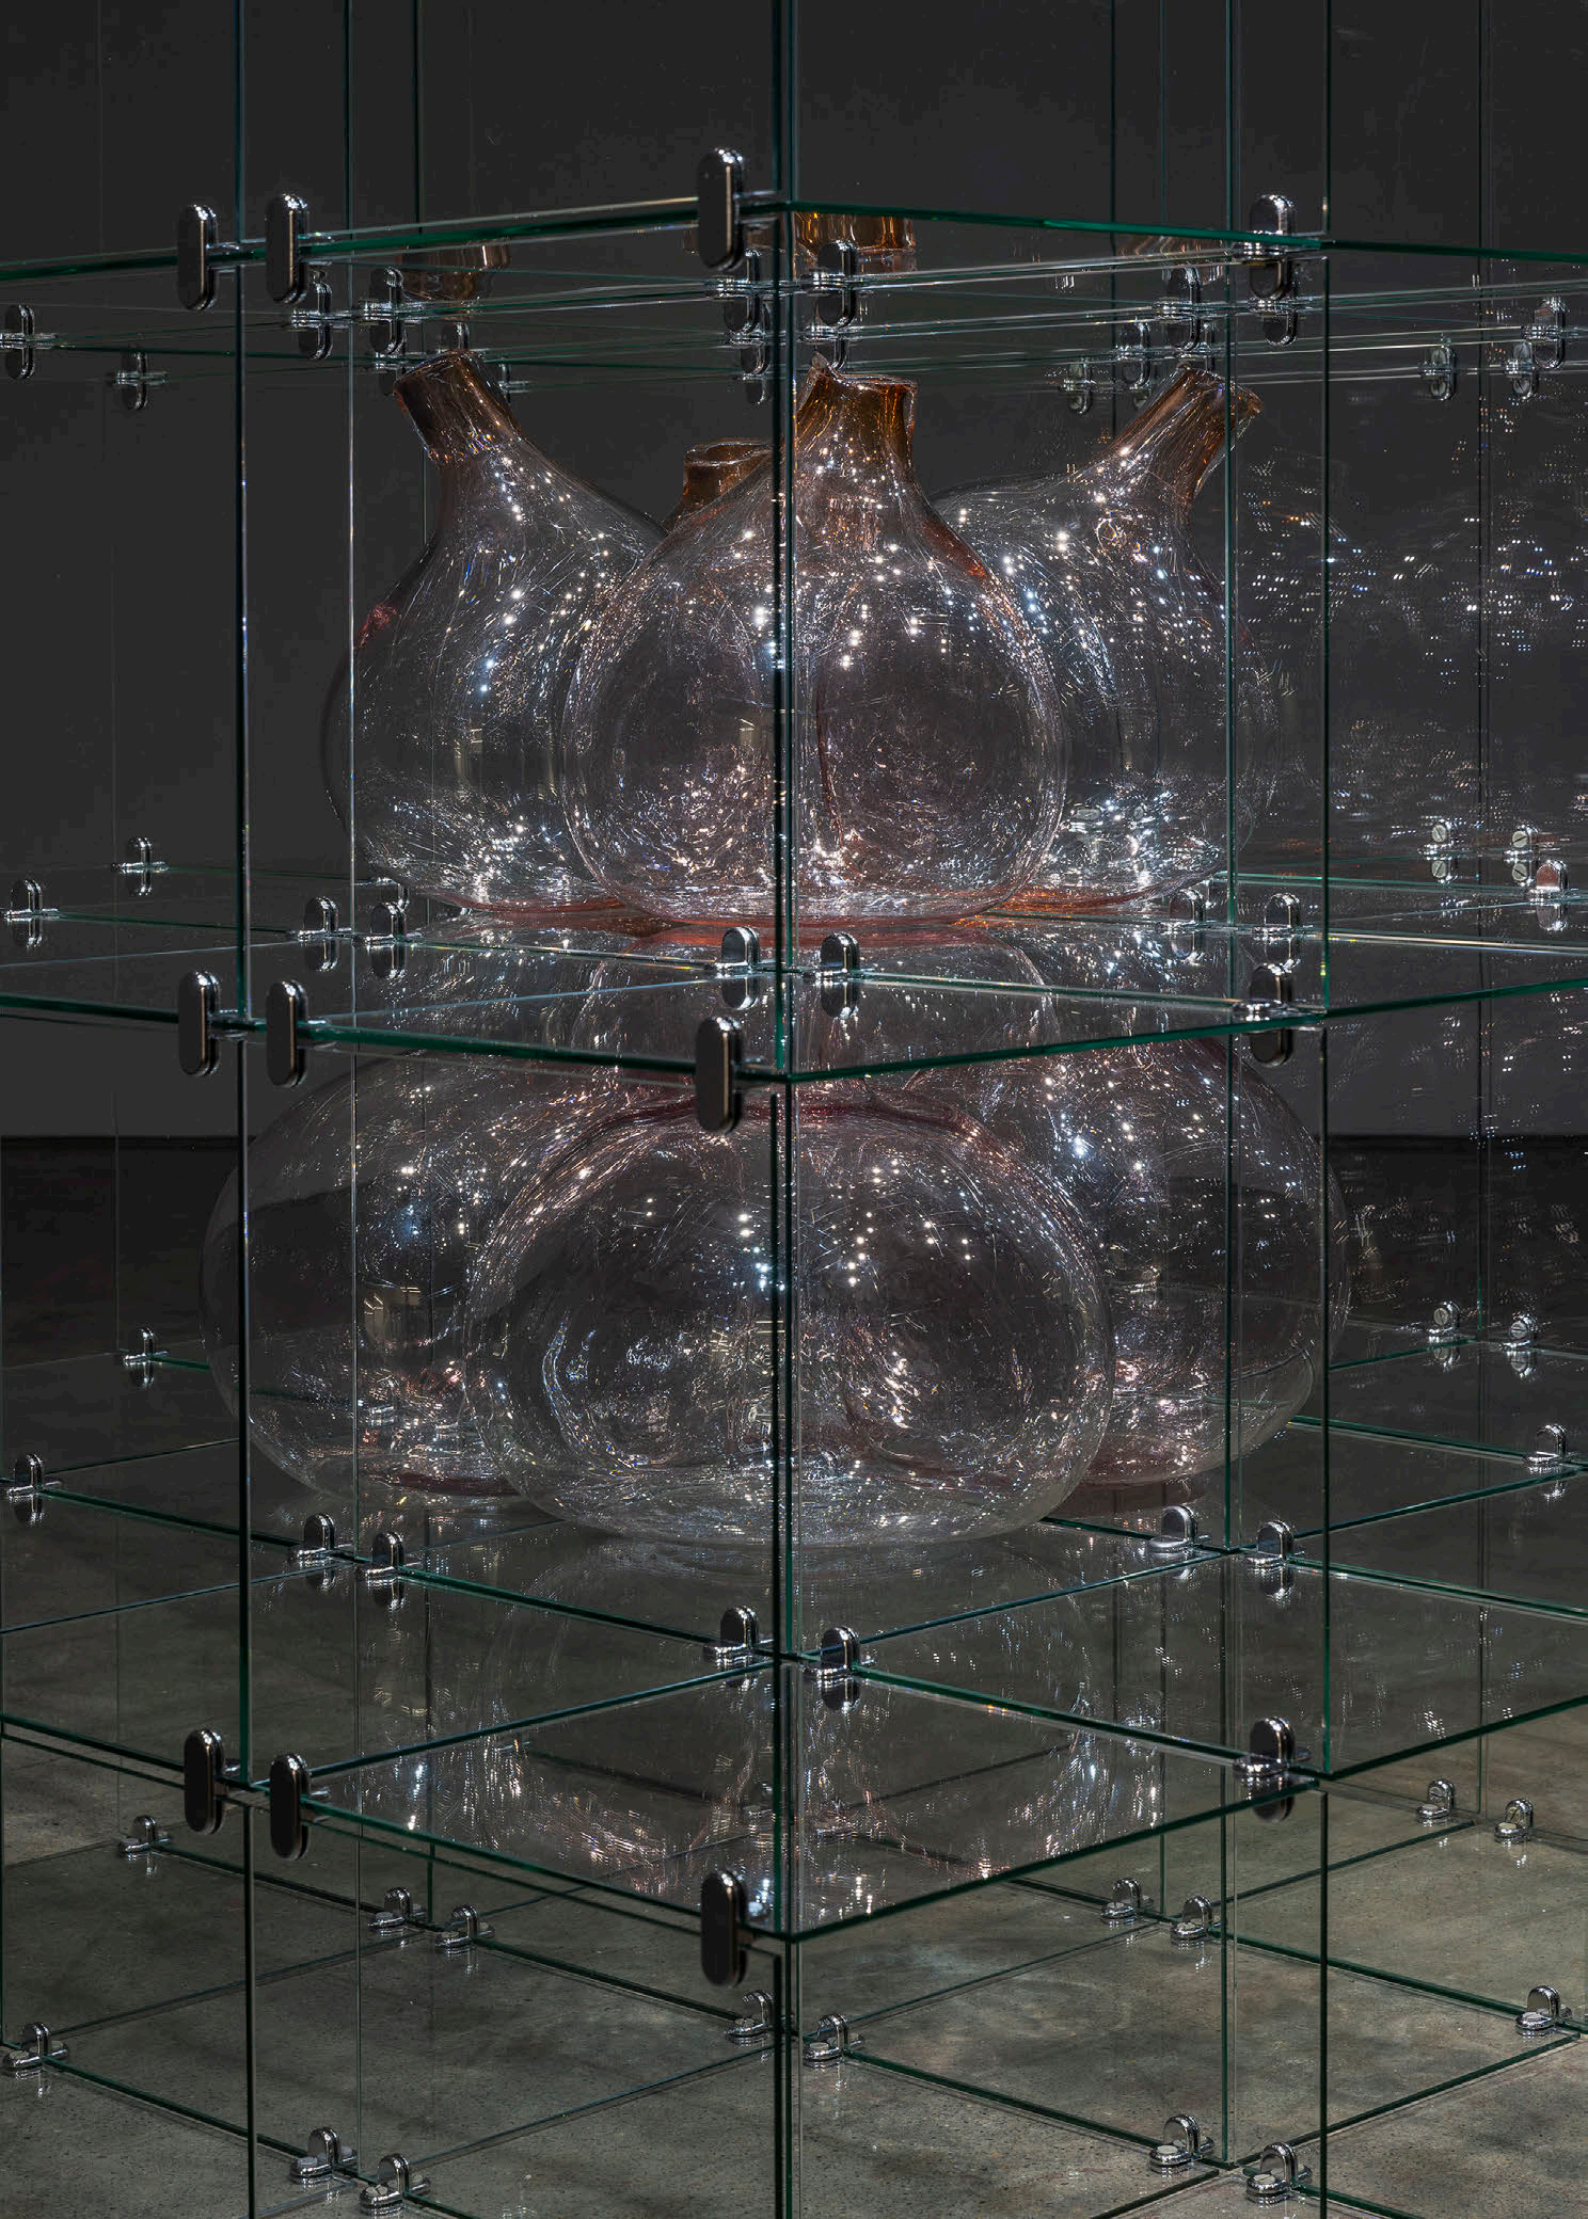

**Gabriele Beveridge**  
**Packed Stars Dividing**  
**Overview**

Packed Stars Dividing  
 Gabriele Beveridge  
 14th September - 29th October

1.  
*Single Cells*  
 2022  
 Hand-blown glass, steel hooks, polyurethane paint, steel shop-fittings  
 120 x 120 x 42 cm

2.  
*Coupling ii*  
 2022  
 Hand-blown glass, wooden plinth, mirror  
 32 x 20 x 20 cm

3.  
*Coupling*  
 2022  
 Hand-blown glass, wooden plinth, mirror  
 30 x 20 x 20 cm

4.  
*Under Falls of Air*  
 2022  
 Polyurethane paint, steel shop-fittings  
 240 x 497 x 3.5 cm

5.  
*Orbit*  
 2022  
 Synthetic hair extensions on fibreglass, satin varnish  
 70 x 70 x 15 cm

6.  
*Nest*  
 2021  
 Hand-blown glass, glass shop fittings  
 150 x 150 x 150 cm

7.  
*Murmur*  
 2022  
 Hand-blown glass, polyurethane paint, steel shop-fittings  
 120 x 40.5 x 31 cm

8.  
*Burning ii*  
 2022  
 Freehand glass, perspex  
 31 x 25.5 x 8 cm