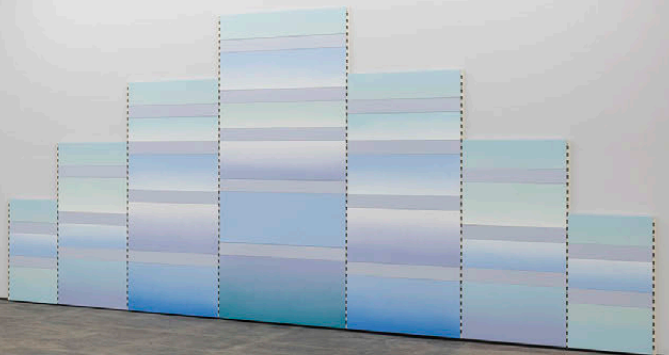

**Gabriele Beveridge**  
**Packed Stars Dividing**  
**Overview**

Packed Stars Dividing  
 Gabriele Beveridge  
 14th September - 29th October

1.  
*Single Cells*  
 2022  
 Hand-blown glass, steel hooks, polyurethane paint, steel shop-fittings  
 120 x 120 x 42 cm

2.  
*Coupling ii*  
 2022  
 Hand-blown glass, wooden plinth, mirror  
 32 x 20 x 20 cm

3.  
*Coupling*  
 2022  
 Hand-blown glass, wooden plinth, mirror  
 30 x 20 x 20 cm

4.  
*Under Falls of Air*  
 2022  
 Polyurethane paint, steel shop-fittings  
 240 x 497 x 3.5 cm

5.  
*Orbit*  
 2022  
 Synthetic hair extensions on fibreglass, satin varnish  
 70 x 70 x 15 cm

6.  
*Nest*  
 2021  
 Hand-blown glass, glass shop fittings  
 150 x 150 x 150 cm

7.  
*Murmur*  
 2022  
 Hand-blown glass, polyurethane paint, steel shop-fittings  
 120 x 40.5 x 31 cm