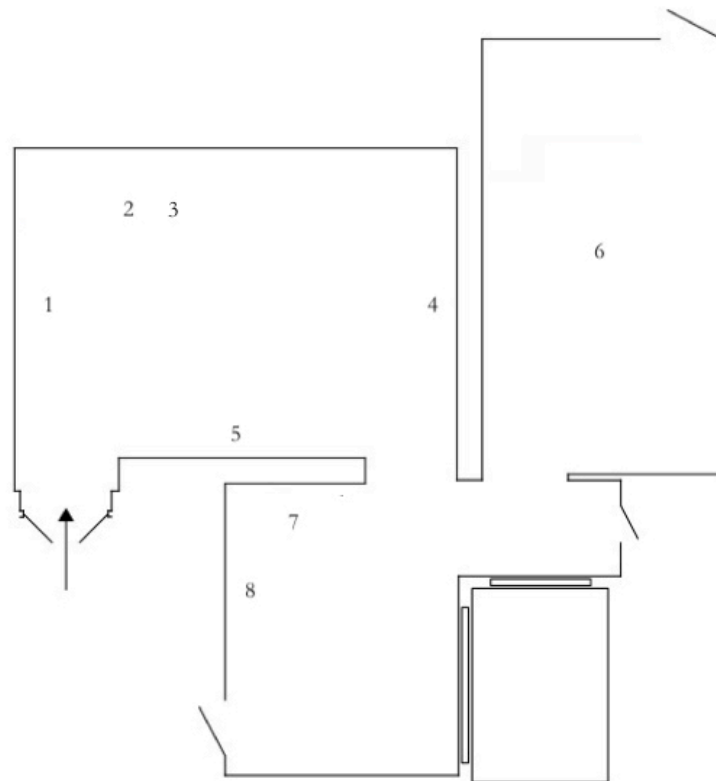

**Gabriele Beveridge**  
**Packed Stars Dividing**  
**Overview**

Packed Stars Dividing  
 Gabriele Beveridge  
 14th September - 29th October

1.  
*Single Cells*  
 2022  
 Hand-blown glass, steel hooks, polyurethane paint, steel shop-fittings  
 120 x 120 x 42 cm

2.  
*Coupling ii*  
 2022  
 Hand-blown glass, wooden plinth, mirror  
 32 x 20 x 20 cm

3.  
*Coupling*  
 2022  
 Hand-blown glass, wooden plinth, mirror  
 30 x 20 x 20 cm

4.  
*Under Falls of Air*  
 2022  
 Polyurethane paint, steel shop-fittings  
 240 x 497 x 3.5 cm

5.  
*Orbit*  
 2022  
 Synthetic hair extensions on fibreglass, satin varnish  
 70 x 70 x 15 cm

6.  
*Nest*  
 2021  
 Hand-blown glass, glass shop fittings  
 150 x 150 x 150 cm

7.  
*Murmur*  
 2022  
 Hand-blown glass, polyurethane paint, steel shop-fittings  
 120 x 40.5 x 31 cm

8.  
*Burning ii*  
 2022  
 Freehand glass, perspex  
 31 x 25.5 x 8 cm