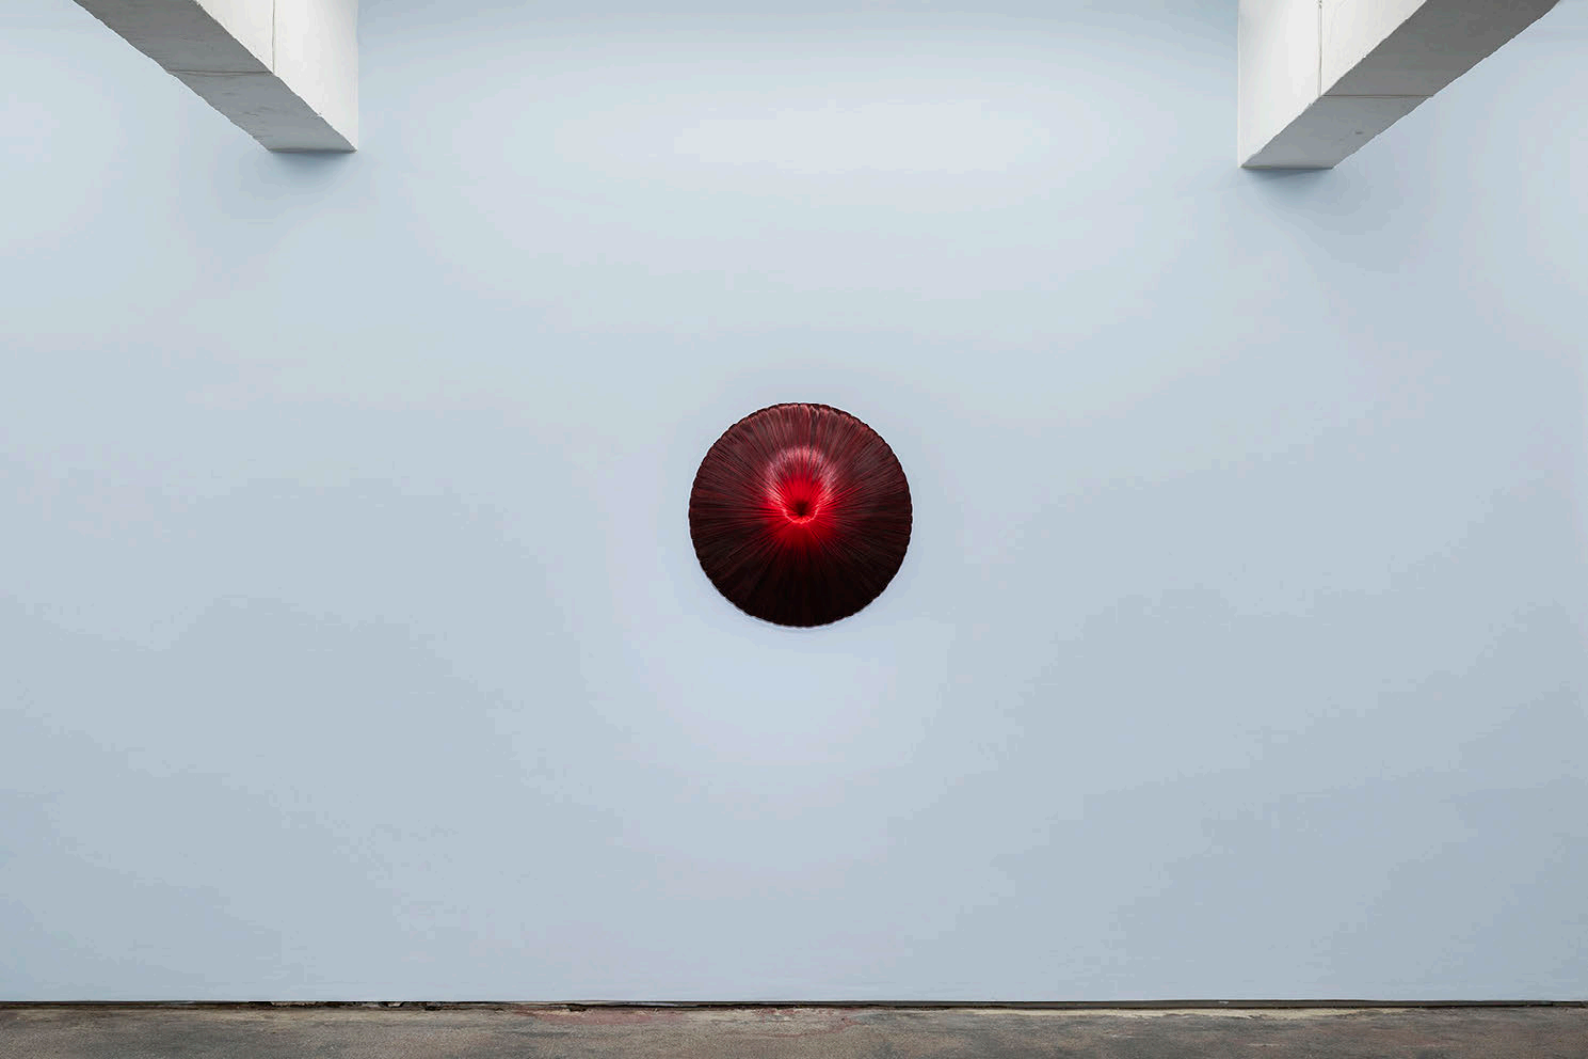

**Gabriele Beveridge**  
**Packed Stars Dividing**  
**Overview**

Packed Stars Dividing  
 Gabriele Beveridge  
 14th September - 29th October

1.  
*Single Cells*  
 2022  
 Hand-blown glass, steel hooks, polyurethane paint, steel shop-fittings  
 120 x 120 x 42 cm

2.  
*Coupling ii*  
 2022  
 Hand-blown glass, wooden plinth, mirror  
 32 x 20 x 20 cm

3.  
*Coupling*  
 2022  
 Hand-blown glass, wooden plinth, mirror  
 30 x 20 x 20 cm

4.  
*Under Falls of Air*  
 2022  
 Polyurethane paint, steel shop-fittings  
 240 x 497 x 3.5 cm

5.  
*Orbit*  
 2022  
 Synthetic hair extensions on fibreglass, satin varnish  
 70 x 70 x 15 cm

6.  
*Nest*  
 2021  
 Hand-blown glass, glass shop fittings  
 150 x 150 x 150 cm

7.  
*Murmur*  
 2022  
 Hand-blown glass, polyurethane paint, steel shop-fittings  
 120 x 40.5 x 31 cm