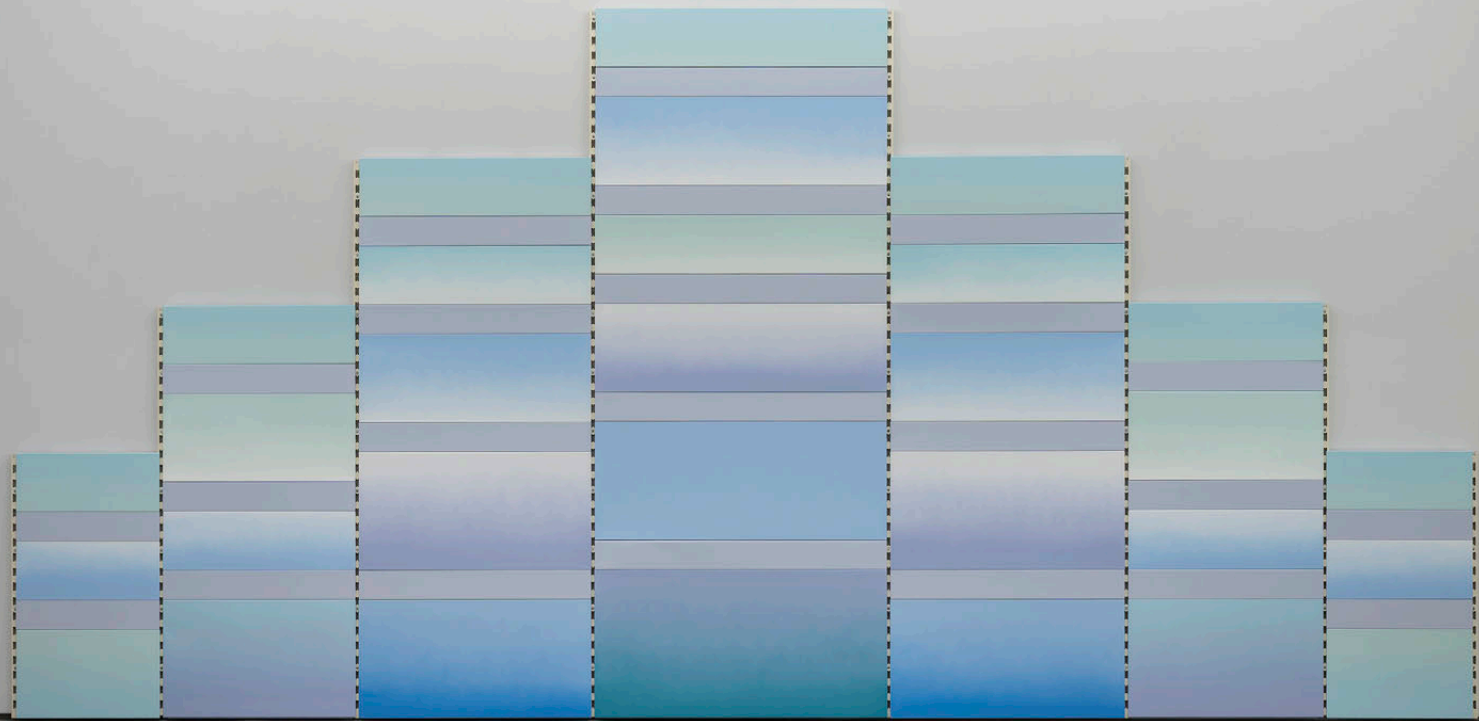

**Gabriele Beveridge**  
**Packed Stars Dividing**  
**Overview**

Packed Stars Dividing  
 Gabriele Beveridge  
 14th September - 29th October

1.  
*Single Cells*  
 2022  
 Hand-blown glass, steel hooks, polyurethane paint, steel shop-fittings  
 120 x 120 x 42 cm