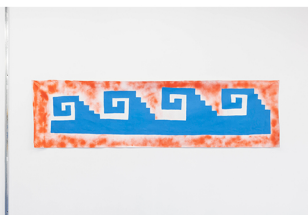

Andy Medina  
*MITLA*  
Exhibition Checklist

**Andy Medina**  
*Orange marcha zapoteca, 2022*  
Acrylic and spray paint on  
canvas  
45 x 98 in.  
AM0003

**Andy Medina**  
*Yellow Zapotec March, 2022*  
Acrylic and spray paint on  
canvas  
45 x 98 in.  
AM0004

**Andy Medina**  
*Blue zapotec march, 2022*  
Acrylic and spray paint on  
canvas  
45 x 98 in.  
AM0005

**Andy Medina**  
*Greca blue sky, 2022*  
Spray paint on canvas  
23 x 118 in.  
AM0006

**Andy Medina**  
*Greca blue sky, 2022*  
Spray paint on canvas  
23 x 118 in.  
AM0006

**Andy Medina**  
*Marea azul, 2022*  
Acrylic and spray paint on  
canvas  
27.5 x 102 in.  
AM0007

**Andy Medina**  
*Twin greca caracol, 2022*  
Spray paint on canvas  
23 x 82 in.  
AM0008

**Andy Medina**  
*Twin Blue Greca, 2022*  
Acrylic and spray paint on  
canvas  
37 x 80 in.  
AM0010