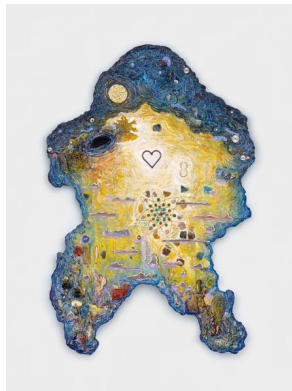

Mixed media on panel

72" H x 48" W

*The Traveling Thoughts of An
Organism*

2022

Mixed media on panel

72" H x 48" W

The Alchemy of Mood and Matter

2022

Mixed media on panel

30" H x 36 1/2" W

Labyrinth of Leaves and Berries

2022

Mixed media on panel

72" H x 48" W

Ash and Flame Nebula

2022

Mixed media on panel

47 1/2" H x 23 3/4" W

Eyes of the Wanderer Nerve

2022

Mixed media on panel

48" H x 38" W

Spiral Amulet

2022