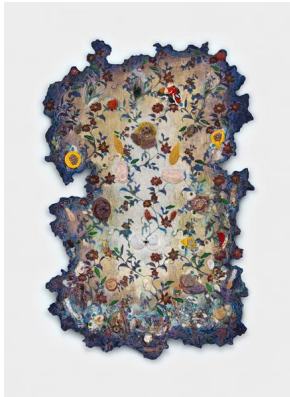

Mixed media on panel

72" H x 48" W

*The Traveling Thoughts of An
Organism*

2022

Mixed media on panel

72" H x 48" W

The Alchemy of Mood and Matter

2022

Mixed media on panel

30" H x 36 1/2" W

Labyrinth of Leaves and Berries

2022

Mixed media on panel

72" H x 48" W

Ash and Flame Nebula

2022

Mixed media on panel

47 1/2" H x 23 3/4" W

Eyes of the Wanderer Nerve

2022

Mixed media on panel

48" H x 38" W

Spiral Amulet

2022