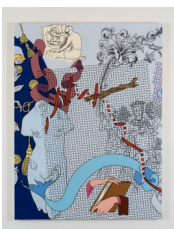

Caitlin Keogh
Running Doggerel (Part 10), 2022
Acrylic on canvas
182.9 x 137.2 cm
72 x 54 in.
(AP-KEOGC-00115)