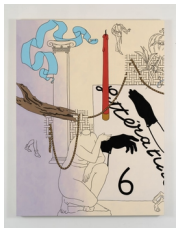

The approach

Caitlin Keogh

Correspondence Painting (The Gaze), 2022

Acrylic on panel with paper, silk, pearls, and brass

44.5 x 33 cm

17 1/2 x 13 in.

(AP-KEOGC-00103)

Caitlin Keogh

Correspondence Painting (Confinement), 2022

Acrylic on panel with paper, silk, pearls, and brass

44.5 x 33 cm

17 1/2 x 13 in.

(AP-KEOGC-00104)

Caitlin Keogh

Correspondence Painting (Dress Up), 2022

Acrylic on panel with paper, silk, pearls, and brass

44.5 x 33 cm

17 1/2 x 13 in.

(AP-KEOGC-00105)

Caitlin Keogh

Running Doggerel (Part 1), 2022

Acrylic on canvas

182.9 x 137.2 cm

72 x 54 in.