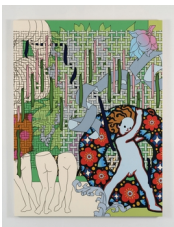

Caitlin Keogh
Running Doggerel (Part 8), 2022
Acrylic on canvas
182.9 x 137.2 cm
72 x 54 in.
(AP-KEOGC-00113)