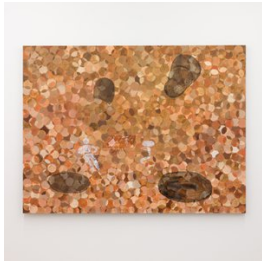

# KING'S LEAP

**Audrey Gair**

**07/04/22**

**Audrey Gair**

*07/04/22 2 Butterfly, 2022*

oil and gauze on linen

36 x 48 inches

91.44 x 121.92 cm

AG0059

**Audrey Gair**

*07/04/22 4, 2022*

oil on linen

36 x 48 inches

91.44 x 121.92 cm

AG0053

**Audrey Gair**

*07/04/22 1, 2022*

oil on linen

36 x 48 inches

91.44 x 121.92 cm

AG0057

**Audrey Gair**

*Interior 3, 2022*

oil on linen

32 x 40 inches

81.28 x 101.6 cm

AG0051

**Audrey Gair**

*Holy Pole, 2022*

oil on linen

60 x 18 inches

152.4 x 45.72 cm