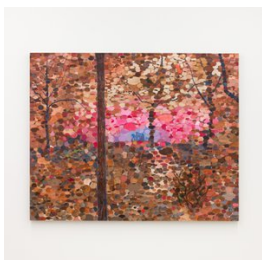

Audrey Gair

Time of Day, 2022

oil on linen

32 x 40 inches

81.28 x 101.6 cm

AG0056