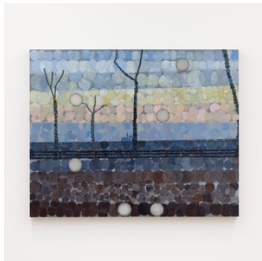

Audrey Gair

Beginner Notes, 2022

oil on linen

24 x 30 inches

61 x 76 cm

AG0048