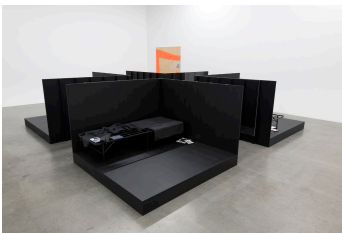

## Tom Burr, *Compressions*, Galerie Neu

---

1.

**Tom Burr**

*Atlas I*, 2022

Plywood and aluminium panel, black and white photographs, safety orange fabric, plastic sleeves, steel push pins, tacks  
183 x 183 x 3,5 cm

3.

**Tom Burr**

*Atlas III*, 2022

Plywood and aluminium panel, black and white photographs, safety orange fabric, plastic sleeves, steel push pins, tacks  
183 x 183 x 3,5 cm

TB/W 182

---

4.

**Tom Burr**