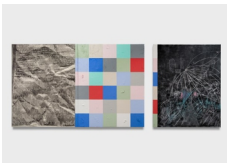

Dashiell Manley

letters II.

W.Y.S.B.E.Y.R.C.A.T.S.O.T.N.I.B.N.L.T.T.K.T.D.J.R.T.Y.F.B
.I.R.I.A.S.I.A.Y.J.O.Y., 2022

Gouache, acrylic, graphite, chalk, pastel, newspaper,
and oil stick on linen
3 panels, each: 60 x 48 inches 152.4 x 121.9 cm
Overall: 60 x 144 inches 152.4 x 365.8 cm
(DAM.19648)

Courtesy of the artist,
Marianne Boesky Gallery, New
York and Aspen, and Night
Gallery, Los Angeles.

© Dashiell Manley
Photo credit: Jeff McLane