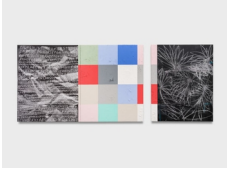

MARIANNE BOESKY GALLERY

NEW YORK | ASPEN

Dashiell Manley

letters III.

H.H.A.R.Y.M.O.T.N.A.Y.T.A.H.D.W.B.W.L.M.A.Y.T.W.W.

W.U.L.Y.M.B.A.Y.W.A.T.G.D. A.I.N.B.I.J.A.L.F.M., 2022

Gouache, acrylic, graphite, chalk, pastel, newspaper,
and oil stick on linen

3 panels, each: 39 x 32 inches 99.1 x 81.3 cm

Overall: 39 x 96 inches 99.1 x 243.8 cm

(DAM.19646)

Courtesy of the artist,
Marianne Boesky Gallery, New
York and Aspen, and Night
Gallery, Los Angeles.

© Dashiell Manley

Photo credit: Jeff McLane

BOESKYGALLERY.COM

TELEPHONE 212.680.9889

FAX 347.296.3667