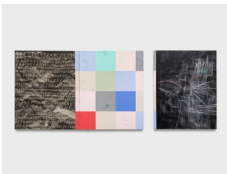

Dashiell Manley

letters I.

E.W.A.T.I.F.A.B.E.T.W.S.T.U.W.W.W.K.I.B.A.I.W.L.O.M.
B.W.W.L.T.T.H.I., 2022

Gouache, acrylic, graphite, chalk, pastel, newspaper,
and oil stick on linen
3 panels, each: 39 x 32 inches 99.1 x 81.3 cm
Overall: 39 x 96 inches 99.1 x 243.8 cm
(DAM.19647)

Courtesy of the artist,
Marianne Boesky Gallery, New
York and Aspen, and Night
Gallery, Los Angeles.

© Dashiell Manley
Photo credit: Jeff McLane