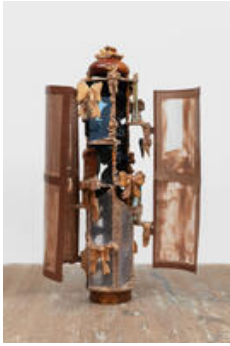

JR243, **Jessi Reaves**
Fashion collaboration, 2022
Shoes, sawdust and wood glue
6 1/2 × 14 × 10 in. (16.51 × 35.56 × 25.40 cm)

JR242, **Jessi Reaves**
Cubbard with Barrel Doors, 2022
Wood, metal, plexi, paint, cedar, vinyl, sawdust, wood glue
71 × 24 × 24 in. (180.34 × 60.96 × 60.96 cm)