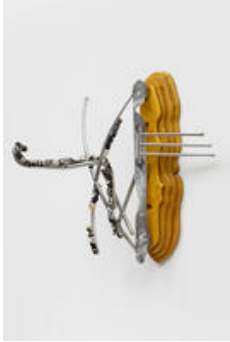

JR226, **Jessi Reaves**

Hanging Rack 2, 2022

Wood, metal, fabric, polyurethane foam, hardware
33 1/2 × 38 × 27 1/2 in. (85.09 × 96.52 × 69.85 cm)