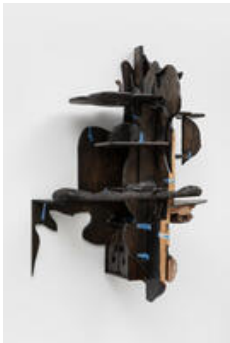

JR238, **Jessi Reaves**

Bad Apartment Shelf, 2022

Wood, wicker, eurethane and acrylic paint, sawdust and wood glue, reed, marker,

59 × 38 × 24 in. (149.86 × 96.52 × 60.96 cm)