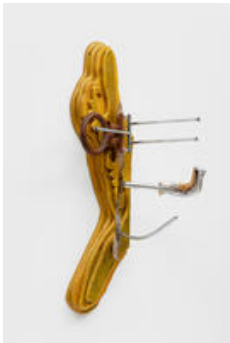

JR227, **Jessi Reaves**

Hanging Rack 1, 2022

Wood, metal, fabric
38 × 21 × 20 in. (96.52 × 53.34 × 50.80 cm)