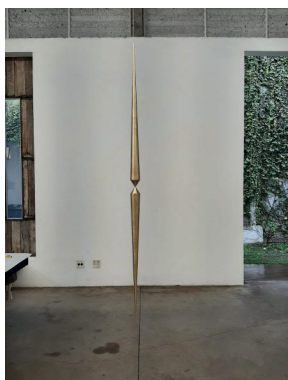

39238
Artur Lescher
Leo 2018
wood ed 3/5 + 2 PA
118.1 x 3.7 in

50840
Artur Lescher
Tomie 2021
aluminum and steel cable ed 1/5 + 2 PA
94.5 x Ø 7.9 in

50848
Artur Lescher
Lilla Lev 2022
aluminum with blue automotive paint, brass and steel cable ed PA
1/2 (edição de 5 + 2 PA)
82.7 x Ø 3.9 in

50852
Artur Lescher
Xx # 02 2022
brass and steel cable ed 4/5 + 2 PA
94.5 x Ø 3.5 in

50858
Artur Lescher
Zu baixa 2022
aluminum and steel cable ed 1/5 + 2 PA
118.1 x Ø 15.7 in

51076
Artur Lescher
Vidal 2022
brass and multifilament lines ed 4/5 + 2 PA
70.9 x Ø 9.4 in

51183
Artur Lescher
Giro # 02 2022
stainless steel ed 1/10 + 2 PA
35.4 x 29.5 x 8.3 in

51292
Artur Lescher
A/A/A 2022
stainless steel and galvanized steel with automotive paint ed 1/5 + 2
PA
45.7 x 35.4 x 8.3 in