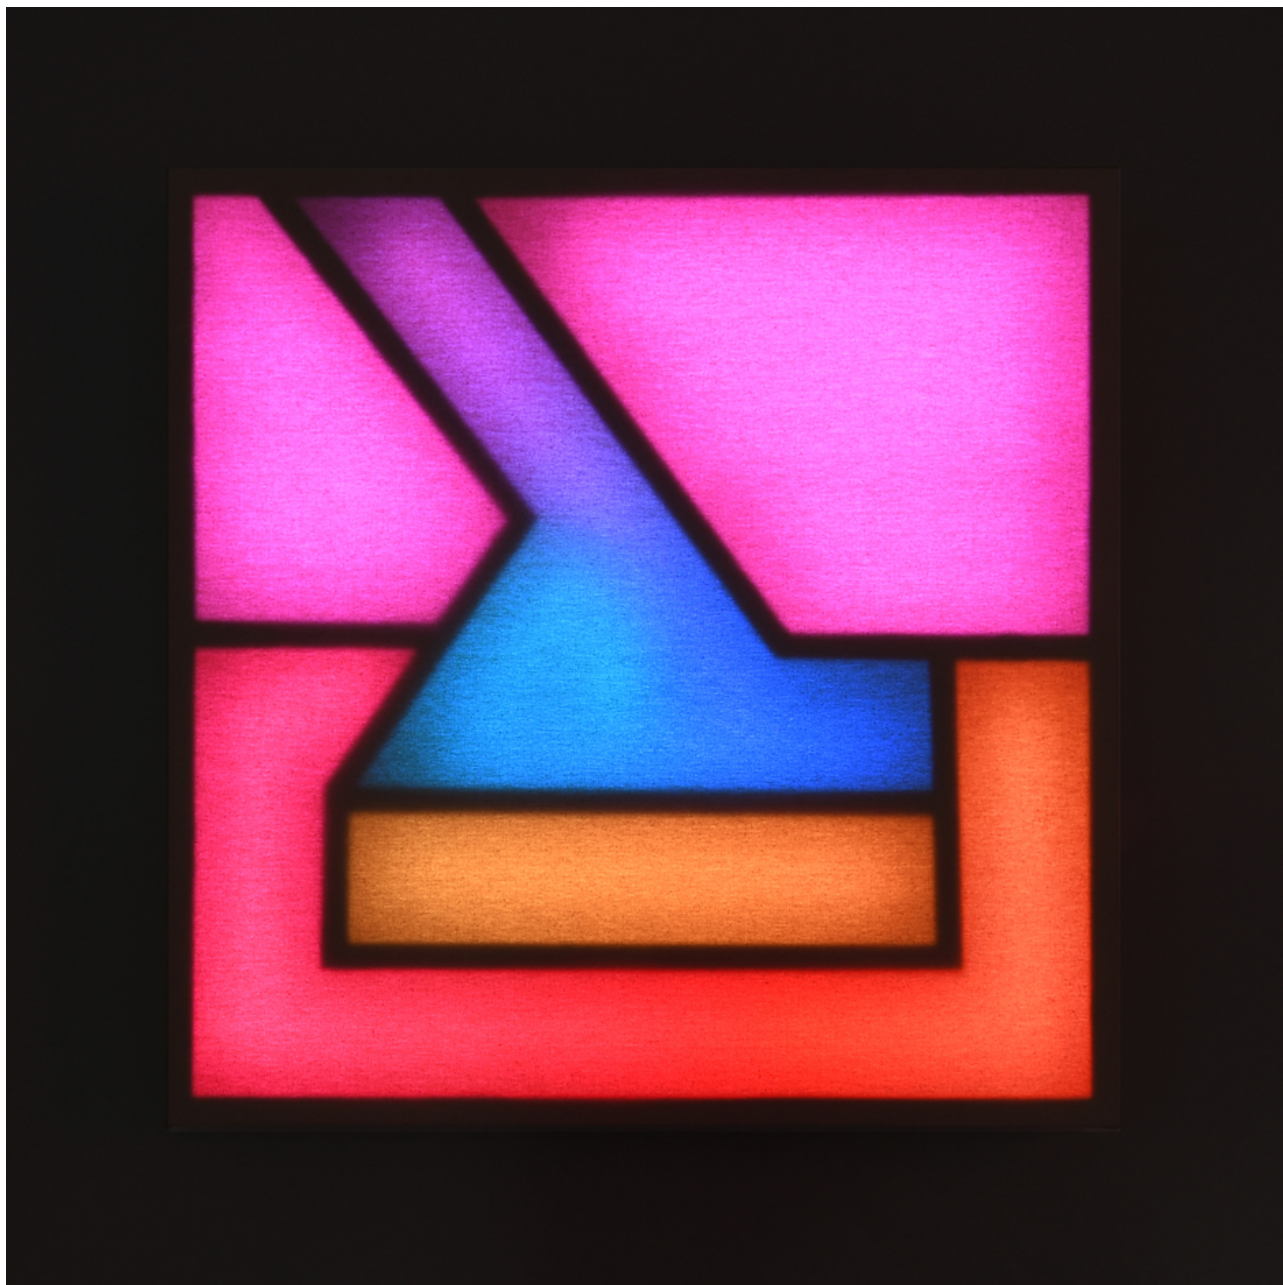

FACE

EVAN MAST
Landscape #1, 2018
Video installation
14:16

FACE

ERIC MAST

LP02, 2020

Wood, canvas, plastic, LEDs, microprocessor, electronics

34 x 34 "

FACE

ERIC MAST

LP03, 2020

Wood, canvas, plastic, LEDs, microprocessor, electronics

34 x 34 "

FACE

ERIC MAST
LP04, 2020
Wood, canvas, electronics
25 x 25 "

FACE

ERIC MAST
LP05, 2020
Wood, canvas, electronics
25 x 25 "