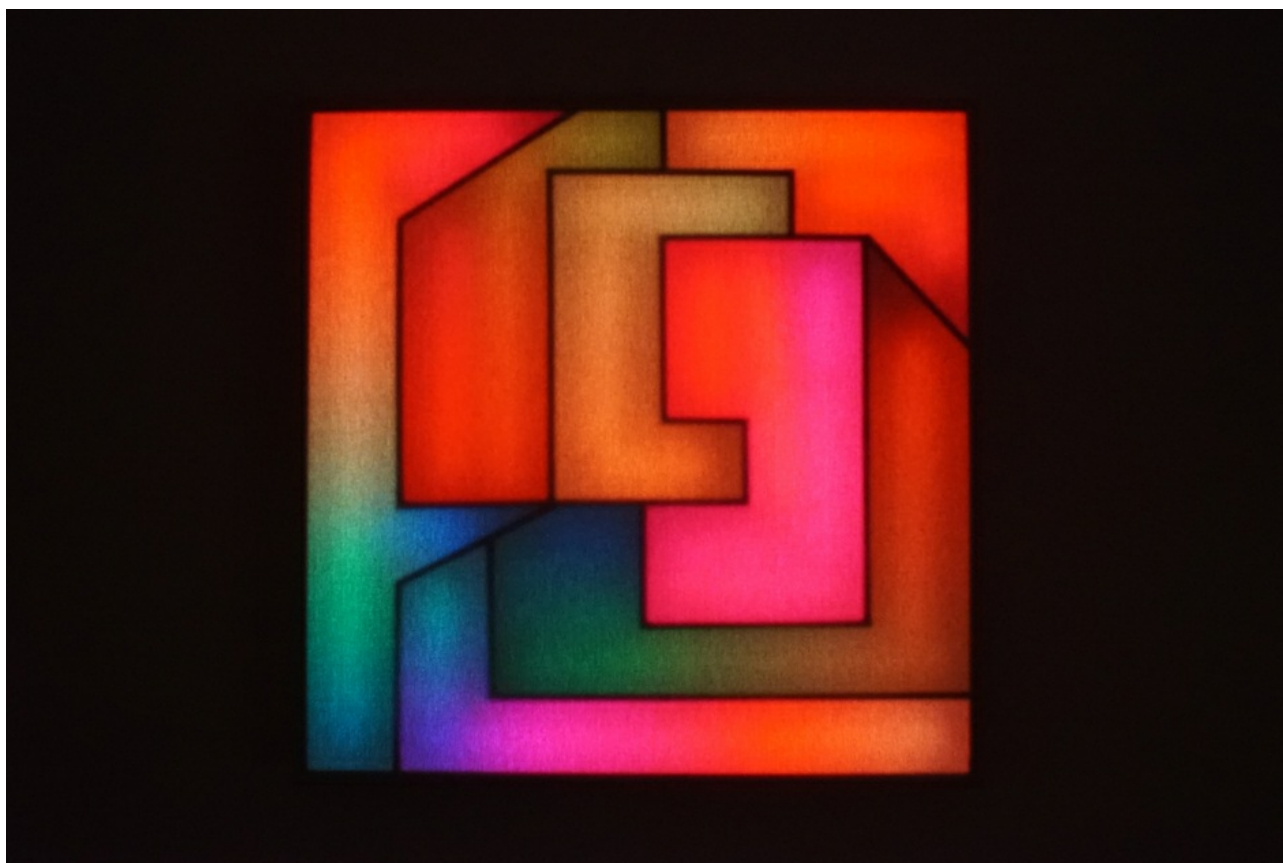

FACE

EVAN MAST
Landscape #1, 2018
Video installation
14:16

FACE

ERIC MAST

LP02, 2020

Wood, canvas, plastic, LEDs, microprocessor, electronics

34 x 34 "

FACE

ERIC MAST

LP03, 2020

Wood, canvas, plastic, LEDs, microprocessor, electronics

34 x 34 "

FACE

ERIC MAST
LP04, 2020
Wood, canvas, electronics
25 x 25 "

FACE

ERIC MAST
LP05, 2020
Wood, canvas, electronics
25 x 25 "