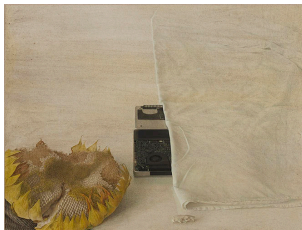

GL-WP_17_170

Graham Little
“Untitled (Mother and Baby, dusk)”, 2020
Gouache on paper
Left: 24 x 34.4 cm
Right: 24 x 20 cm
Framed

GL-WP_20_187

Graham Little
“Untitled (Crisp)”, 2021
Gouache on paper
25.8 x 33.5 cm
Framed

GL-WP_21_197

Graham Little
“Untitled (Sunflower Head)”, 2021
Gouache on paper
38.5 x 51 cm
Framed

GL-WP_21_201

Graham Little
“Untitled (Squirrel)”, 2021
Gouache on paper
33.3 x 31 cm
Framed

GL-WP_21_194

Graham Little
Untitled (Wood), 2019
Gouache on paper
40.4 x 45 cm
Framed