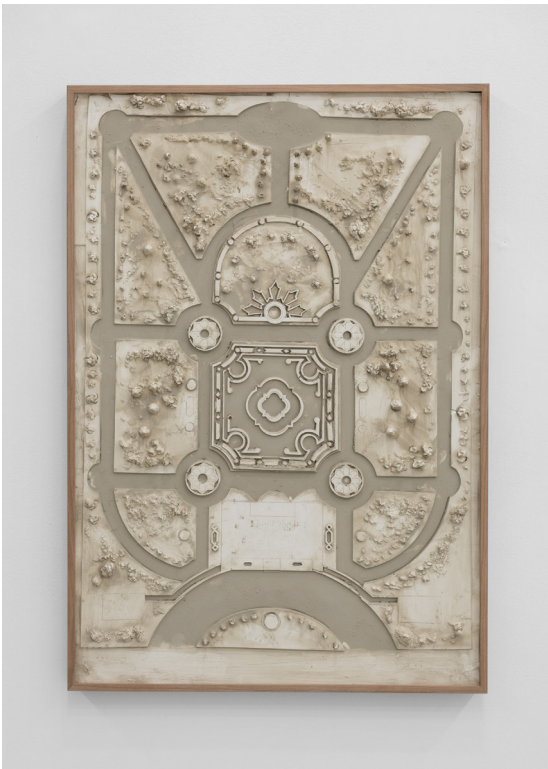

Yannic Joray  
*The Garden of Containment*  
Aug 31 – Nov 20 2022

Checklist

No. 46, No. 98, 2022  
40 x 30 cm  
plaster cast, clay, cherry wood frame

No. 18, No. 20, No. 47, 2022  
40 x 30 cm  
plaster cast, clay, cherry wood frame

No. 79, 2022  
80 x 55 cm  
plaster cast, clay, cherry wood frame

No. 78, No. 82, 2022  
80 x 55 cm  
plaster cast, clay, cherry wood frame

Yannic Joray  
*The Garden of Containment*  
Aug 31 – Nov 20 2022

Checklist

No. 28, No. 36, No. 77, 2022  
80 x 55 cm  
plaster cast, clay, cherry wood frame

No. 75, 2022  
40 x 30 cm  
plaster cast, clay, cherry wood frame

No. 80, 2022  
80 x 55 cm  
plaster cast, clay, cherry wood frame