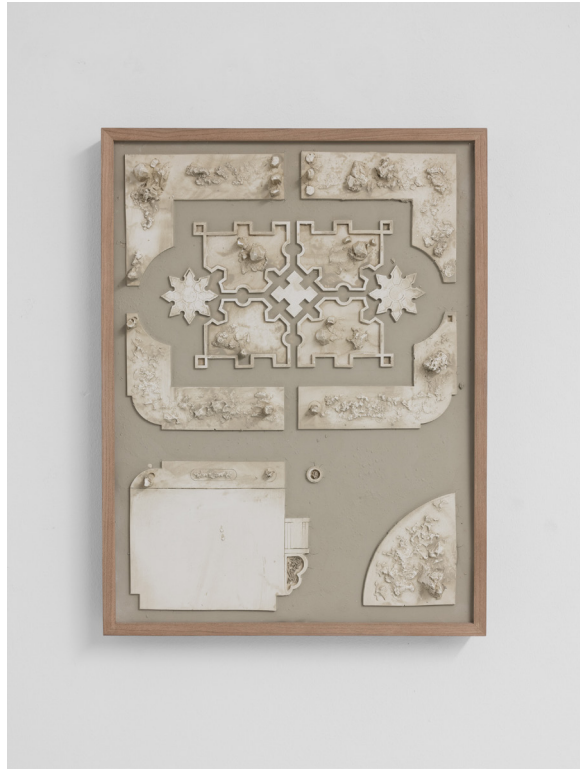

No. 79, 2022  
80 x 55 cm  
plaster cast, clay, cherry wood frame

No. 78, No. 82, 2022  
80 x 55 cm  
plaster cast, clay, cherry wood frame

Yannic Joray  
*The Garden of Containment*  
Aug 31 – Nov 20 2022

Checklist

No. 28, No. 36, No. 77, 2022  
80 x 55 cm  
plaster cast, clay, cherry wood frame

No. 75, 2022  
40 x 30 cm  
plaster cast, clay, cherry wood frame

No. 80, 2022  
80 x 55 cm  
plaster cast, clay, cherry wood frame