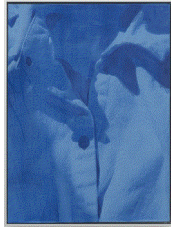

MAI 36 GALERIE

8