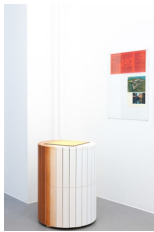

# MAI 36 GALERIE

11 November 2022

1

**Manfred Pernice**

*Ganola*, 2022

plywood, metal found objects, book  
diameter 51 x height 100 cm (20 1/8 x 39 3/8 in.)  
(MAP.19577.O)

2

**Manfred Pernice**

*Zitadelle*, 2022

plywood, book  
diameter 50 x height 67 cm (19 3/4 x 26 3/8 in.)  
(MAP.19578.O)

3

**Manfred Pernice**

*Bloc. 2*, 2022

plywood, metal found object  
3-parts, cylinder diameter 60 x height 135 cm (23 5/8 x 53 1/8 in.) diameter 56 cm x height 128.5 cm (22 x 50 5/8 in.)  
overall 149 x 178 x 60 cm (58 5/8 x 70 1/8 x 23 5/8 in.)  
(MAP.19580.O)

4

**Manfred Pernice**

*Bloc. 3*, 2022

plywood, metal  
3-parts, diameter 80 cm x height 97 cm (31 1/2 x 38 1/4 in.)  
diameter 82 cm x height 97 cm (31 1/4 x 38 1/4 in.)  
metal shelf, 51 cm x 52 cm x 250 cm (20 1/8 x 20 1/2 x 98 3/8 in.)  
overall 150 x 250 x 82 cm (59 x 98 3/8 x 32 1/4 in.)  
(MAP.19582.O)