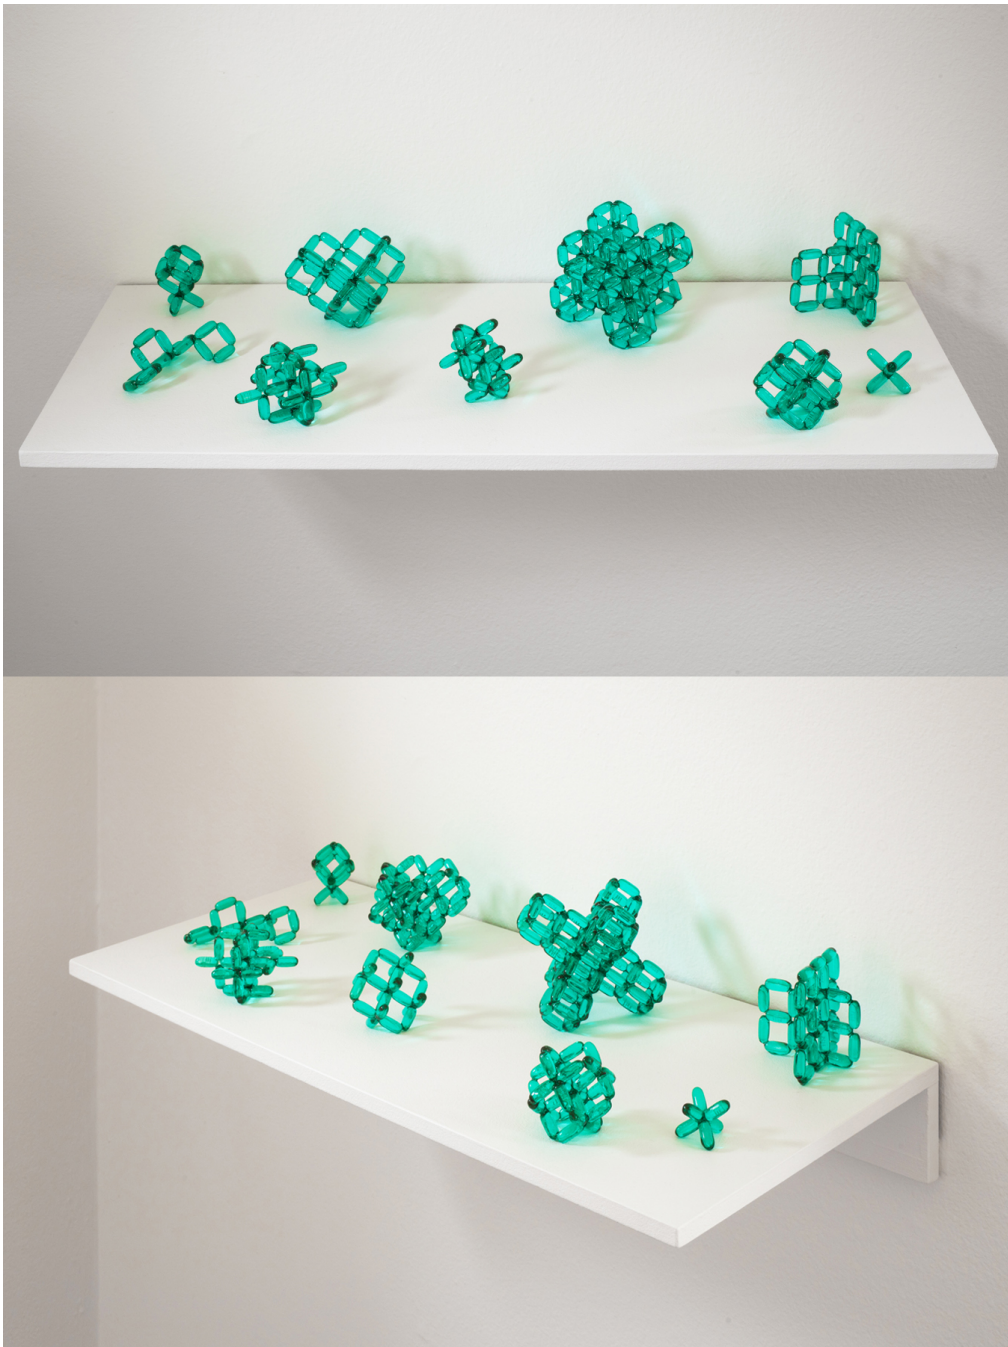

F

IVA KINNAIRD *ELIZABETH WARREN'S EAR*
NOVEMBER 13, 2022 – JANUARY 8, 2023

Filling, 2022

Acrylic on masonite, plaster, 12 x 11 x 1 3/4 inches (30.48 x 27.94 x 4.44 cm)
IK2204

HOT LESBIAN PUSSY TO PUSSY (2GIRLSHOME) 4:11, 2022

IK2001

F

Iva Kinnaird

The Kiss, 2022

Ibuprofen, artist's spit, rubber band

1 x 3/4 x 1/4 inches (2.54 x 1.9 x .64 cm)

IK2208

F