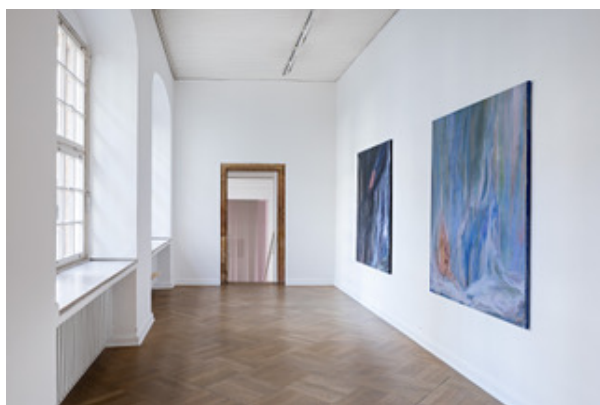

Installationsansicht
Installation view
Sequoia Scavullo
The Taste of Your Fireplace, 2022
Kunstverein Bielefeld
Photo: Fred Dott

KUNSTVEREIN BIELEFELD

PRESSE

PRESS

Welle 61
33602

Do - So, 12:00 - 18:00
Mo - Mi, nach Vereinbarung

Installationsansicht
Installation view
Sequoia Scavullo
The Taste of Your Fireplace, 2022
Kunstverein Bielefeld
Photo: Fred Dott

Installationsansicht
Installation view
Sequoia Scavullo
The Taste of Your Fireplace, 2022
Kunstverein Bielefeld
Photo: Fred Dott