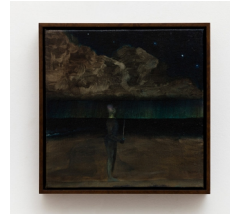

**Ground Floor**

**Antonio Obá**  
*Variação sobre Sankofa - Quem toma as rédeas abre caminhos (Variation on Sankofa - Whosoever takes the reins opens the paths)*, 2021  
oil on canvas  
27 1/2 x 23 5/8 in  
MW.ANO.302

**Antonio Obá**  
*Sentinela - Espectro à beira-mar (Sentinel - Specter at shore)*, 2019  
oil on canvas  
11 3/4 x 11 3/4 in  
MW.ANO.272

**Antonio Obá**  
*Angelus*, 2022  
antique bell, bronze sconces, candle, nails, wooden bowl  
variable dimensions  
MW.ANO.307

**Antonio Obá**  
*Fata Morgana no1*, 2022  
oil on canvas  
59 x 78 3/4 in  
MW.ANO.298

**Antonio Obá**  
*Angelus*, 2022  
oil on canvas  
90 1/2 x 110 1/4 in  
MW.ANO.306

**Antonio Obá**  
*Sankofa: cavaleiro (Sankofa: horseman)*, 2022  
oil on canvas  
31 1/2 x 39 3/8 in  
MW.ANO.301