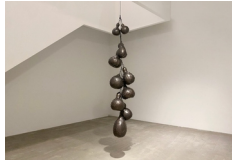

Lower Level

Antonio Obá
Obra em negro (Work in black), 2022
bronze
variable dimensions
MW.ANO.303