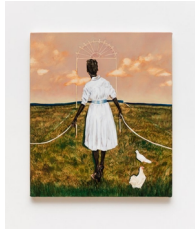

**Ground Floor**

**Antonio Obá**  
*Variação sobre Sankofa - Quem toma as rédeas abre caminhos (Variation on Sankofa - Whosoever takes the reins opens the paths)*, 2021  
oil on canvas  
27 1/2 x 23 5/8 in  
MW.ANO.302

**Antonio Obá**  
*Sentinela - Espectro à beira-mar (Sentinel - Specter at shore)*, 2019  
oil on canvas  
11 3/4 x 11 3/4 in  
MW.ANO.272

**Antonio Obá**  
*Angelus*, 2022  
antique bell, bronze sconces, candle, nails, wooden bowl  
variable dimensions  
MW.ANO.307

**Antonio Obá**  
*Fata Morgana no1*, 2022  
oil on canvas  
59 x 78 3/4 in  
MW.ANO.298

**Antonio Obá**  
*Angelus*, 2022  
oil on canvas  
90 1/2 x 110 1/4 in  
MW.ANO.306

**Antonio Obá**  
*Sankofa: cavaleiro (Sankofa: horseman)*, 2022  
oil on canvas  
31 1/2 x 39 3/8 in  
MW.ANO.301