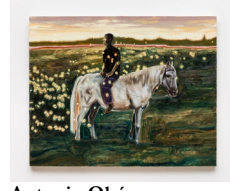

**Ground Floor**

**Antonio Obá**  
*Variação sobre Sankofa - Quem toma as rédeas abre caminhos (Variation on Sankofa - Whosoever takes the reins opens the paths)*, 2021  
oil on canvas  
27 1/2 x 23 5/8 in  
MW.ANO.302

**Antonio Obá**  
*Sentinela - Espectro à beira-mar (Sentinel - Specter at shore)*, 2019  
oil on canvas  
11 3/4 x 11 3/4 in  
MW.ANO.272

**Antonio Obá**  
*Angelus*, 2022  
antique bell, bronze sconces, candle, nails, wooden bowl  
variable dimensions  
MW.ANO.307

**Antonio Obá**  
*Fata Morgana no1*, 2022  
oil on canvas  
59 x 78 3/4 in  
MW.ANO.298

**Antonio Obá**  
*Angelus*, 2022  
oil on canvas  
90 1/2 x 110 1/4 in  
MW.ANO.306

**Antonio Obá**  
*Sankofa: cavaleiro (Sankofa: horseman)*, 2022  
oil on canvas  
31 1/2 x 39 3/8 in  
MW.ANO.301