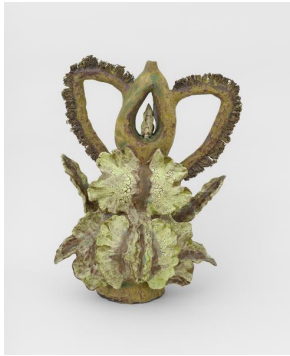

Glazed ceramic

37 1/2" H x 37" W x 12 1/2" D

Pip

2022

Glazed ceramic

12 1/2" H x 9" W x 9" D

Germ
2022
Glazed ceramic
8 ½" H x 10" W x 4" D

Memory Jug (Angled)
2022
Ceramic
18" H x 12" W x 12" D

Memory Jug (Round)
2022
Ceramic
16" H x 11" W x 11" D

Stone
2022
Glazed ceramic
8" H x 10" W x 4 ½" D

Lion-Toothed Thistlehead

2022

Glazed ceramic

25" H x 20" W x 9" D

Hidden Hairs of Blood Medicine

2022

Glazed ceramic

21" H x 19" W x 6" D