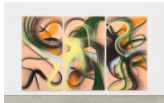

Andrea Marie Breiling
Untitled (The Center of the Universe Cont...), 2022
aerosol spray on canvas
108 x 186 in (274.3 x 472.4 cm)
AMB151

Andrea Marie Breiling
The Beeding Rose, 2022
aerosol spray on canvas
132 x 120 in (304.8 x 335.28 cm)
AMB148