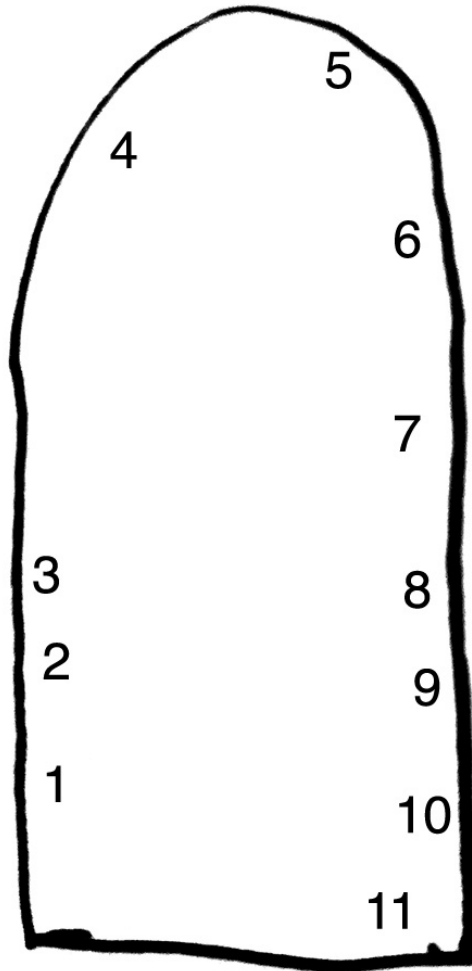

*Voir venir*

Floor plan

From left to right

- 1 Nobuyoshi Takagi, *sunburn*, lambda print, 13x18 cm
- 2 Nobuyoshi Takagi, *sunburn*, slide, variable size
- 3 Charlotte El Moussaed, *crumpled silver*, print on Blue Back Paper, 56.5x38.1 cm
- 4 Charlotte El Moussaed, *silver*, slide, dimensions variable
- 5 Patxi Bergé, *not yet titled (Berlin)*, lambda print, 13x18 cm
- 6 Patxi Bergé, *not yet titled*, slide, dimensions variable
- 7 archive image, screen capture, 45x30 cm
- 8 Patxi Bergé, Nobuyoshi Tagaki, Charlotte El Moussaed, slides, dimensions variable
- 9 Nobuyoshi Takagi, *print #3*, 13x18 cm
- 10 Charlotte El Moussaed, *silver wave*, print on Blue Back Paper, 75.5x50.9 cm
- 11 Nobuyoshi Takagi, *melons*, slide, variable size