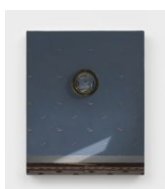

Quentin James McCaffrey
Landscape with Palm, 2022
Oil on canvas over wood panel
16h x 13w in
qmccaffrey019

Quentin James McCaffrey
Landscape with Sunbeam, 2022
Oil on canvas over wood panel
10h x 8w in
qmccaffrey017

Quentin James McCaffrey
Interior with Landscapes, 2022
Oil on canvas over wood panel
16h x 13w in
qmccaffrey023

Quentin James McCaffrey
Mirror with Blue Vase, 2022
Oil on canvas over wood panel
10h x 8w in
qmccaffrey022

NICELLE BEAUCHENE GALLERY

Quentin James McCaffrey
Landscape with Red Wallpaper, 2022
Oil on canvas over wood panel
13 1/2h x 11w in
qmccaffrey020

Quentin James McCaffrey
Landscape with Two Palms, 2022
Oil on canvas over wood panel
12h x 9 1/2w in
qmccaffrey021