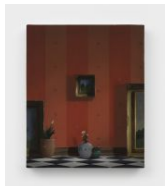

Quentin James McCaffrey
Landscape with Palm, 2022
Oil on canvas over wood panel
16h x 13w in
qmccaffrey019

Quentin James McCaffrey
Landscape with Sunbeam, 2022
Oil on canvas over wood panel
10h x 8w in
qmccaffrey017

Quentin James McCaffrey
Interior with Landscapes, 2022
Oil on canvas over wood panel
16h x 13w in
qmccaffrey023

Quentin James McCaffrey
Mirror with Blue Vase, 2022
Oil on canvas over wood panel
10h x 8w in
qmccaffrey022

NICELLE BEAUCHENE GALLERY

Quentin James McCaffrey
Landscape with Red Wallpaper, 2022
Oil on canvas over wood panel
13 1/2h x 11w in
qmccaffrey020

Quentin James McCaffrey
Landscape with Two Palms, 2022
Oil on canvas over wood panel
12h x 9 1/2w in
qmccaffrey021