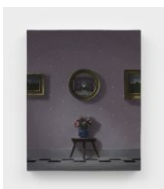

NICELLE BEAUCHENE GALLERY

All The Splendor Has Departed

Quentin James McCaffrey and Ugo Rondinone

December 8, 2022 - January 14, 2023

Quentin James McCaffrey
Landscape with Two Plants, 2022
Oil on canvas over wood panel
13 1/2h x 11w in
qmccaffrey018

Quentin James McCaffrey
Landscape with Palm, 2022
Oil on canvas over wood panel
16h x 13w in
qmccaffrey019

Quentin James McCaffrey
Landscape with Sunbeam, 2022
Oil on canvas over wood panel
10h x 8w in
qmccaffrey017

Quentin James McCaffrey
Interior with Landscapes, 2022
Oil on canvas over wood panel
16h x 13w in
qmccaffrey023

Quentin James McCaffrey
Mirror with Blue Vase, 2022
Oil on canvas over wood panel
10h x 8w in
qmccaffrey022