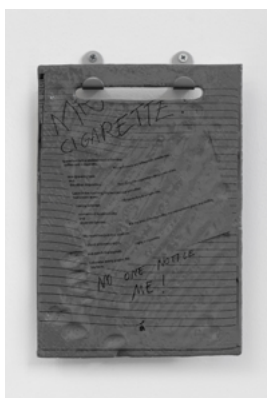

ROOM 1

Costanza Candeloro

The Cocktail Party Effect - Performance Script

2022

Ceramic

29,7 x 21,0 cm

Costanza Candeloro

The Cocktail Party Effect - Performance Script

2022

Ceramic

29,7 x 21,0 cm

Costanza Candeloro

The Cocktail Party Effect - Performance Script

2022

Ceramic

29,7 x 21,0 cm

Costanza Candeloro

The Cocktail Party Effect - Performance Script

2022

Ceramic

29,7 x 21,0 cm

ROOM 1

Costanza Candeloro

Abstraction & Figuration