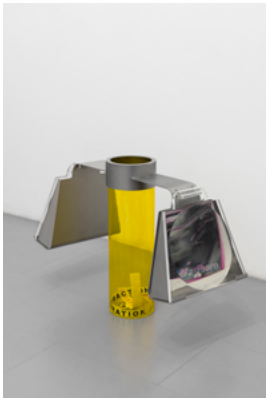

ROOM 1

Costanza Candeloro

The Cocktail Party Effect - Performance Script

2022

Ceramic

29,7 x 21,0 cm

Costanza Candeloro

The Cocktail Party Effect - Performance Script

2022

Ceramic

29,7 x 21,0 cm

Costanza Candeloro

The Cocktail Party Effect - Performance Script

2022

Ceramic

29,7 x 21,0 cm

Costanza Candeloro

The Cocktail Party Effect - Performance Script

2022

Ceramic

29,7 x 21,0 cm

ROOM 1

Costanza Candeloro

Abstraction & Figuration