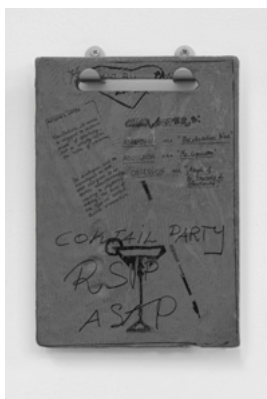

ROOM 1

Costanza Candeloro

The Cocktail Party Effect - Performance Script

2022

Ceramic

29,7 x 21,0 cm

Costanza Candeloro

The Cocktail Party Effect - Performance Script

2022

Ceramic

29,7 x 21,0 cm

Costanza Candeloro

The Cocktail Party Effect - Performance Script

2022

Ceramic

29,7 x 21,0 cm