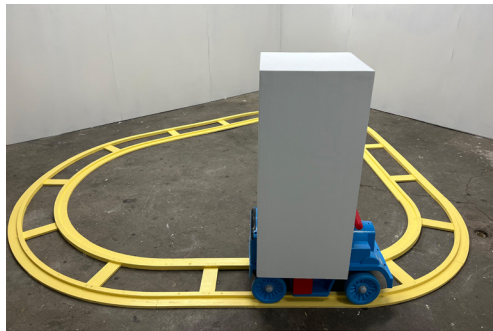

# KAJE

**Just about in the round**  
**Curated by Elizaveta Shneyderman**

Nicholas Cueva  
*Wabbit of Willendorf, 2022*  
Acrylic on resin  
Unique, reissue  
4.4 x 2.5 x 2 inches

Huidi Xiang  
*Cheese Pedestal, 2022*  
MDF, wood, foam, modified power wheels ride-on train  
Column: 37 x 16 x 16 inches

Gregory Kalliche  
*Say It's Gonna Rain, 2019*  
4 channel, synchronized XGA video with sound, CRT monitors, modified steel cabinet  
11:21  
Edition of 3 with 1 AP

Josephine Sundari Devanbu  
Selection of Soap Carvings (Rotating), 2020–2022  
Above: *Soap Opera, 2022*  
Ivory Soap  
2 x 3.25 x .85 in