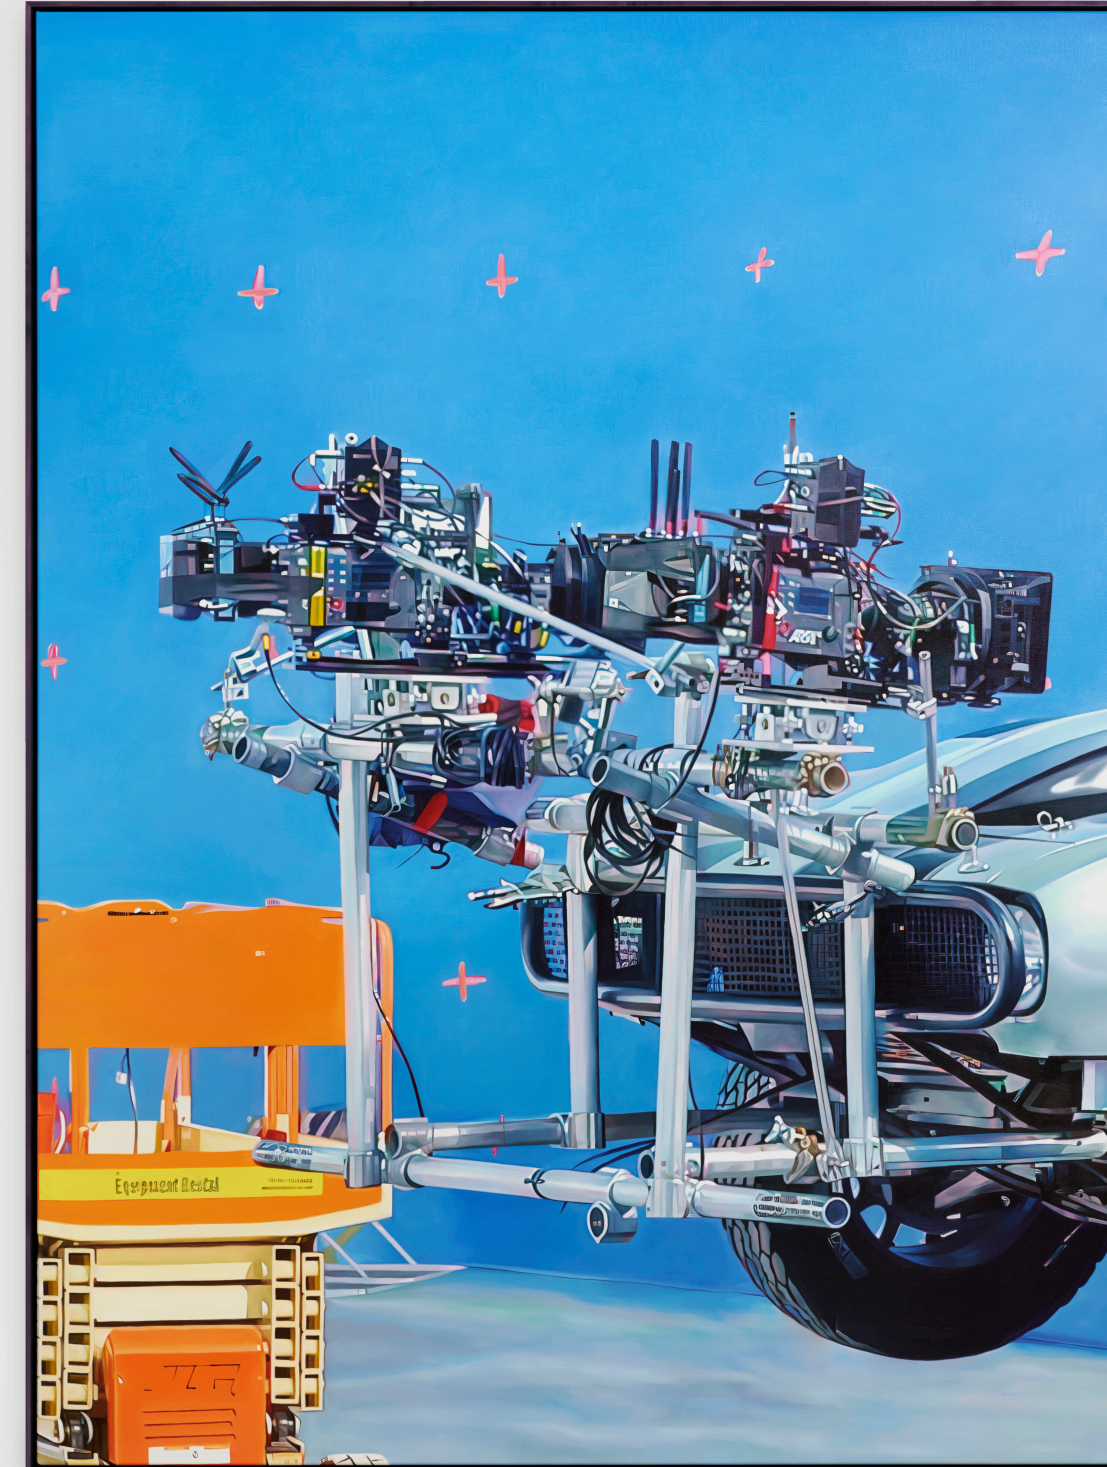

Scorpio, 2022  
200 cm x 150 cm, oil on canvas

Twins, 2022  
200 cm x 150 cm, oil on canvas

Crane Cam, 2022  
200 cm x 150 cm, oil on canvas

Continuity, 2022  
200 x 150 cm, oil on canvas

Dolly, 2021  
200 cm x 150 cm, oil on canvas

True Blue, 2021  
200 cm x 150 cm, oil on canvas

Eyeline, 2022  
80 x 80 cm, oil on canvas

Spot, 2022  
40 cm x 40 cm, oil on canvas

Melt Down, 2022  
80 x 80 cm, oil on canvas

Limelight, 2022  
80 x 80 cm, oil on canvas

Center Stage, 2022  
80 x 80 cm, oil on canvas

Aiming High, 2022  
80 x 80 cm, oil on canvas

Character Development, 2022  
Drawing series  
30 x 40 cm, charcoal and ink on paper

Trailer, 2022  
sound installation, 2,54 min  
In collaboration with Ville Haimala