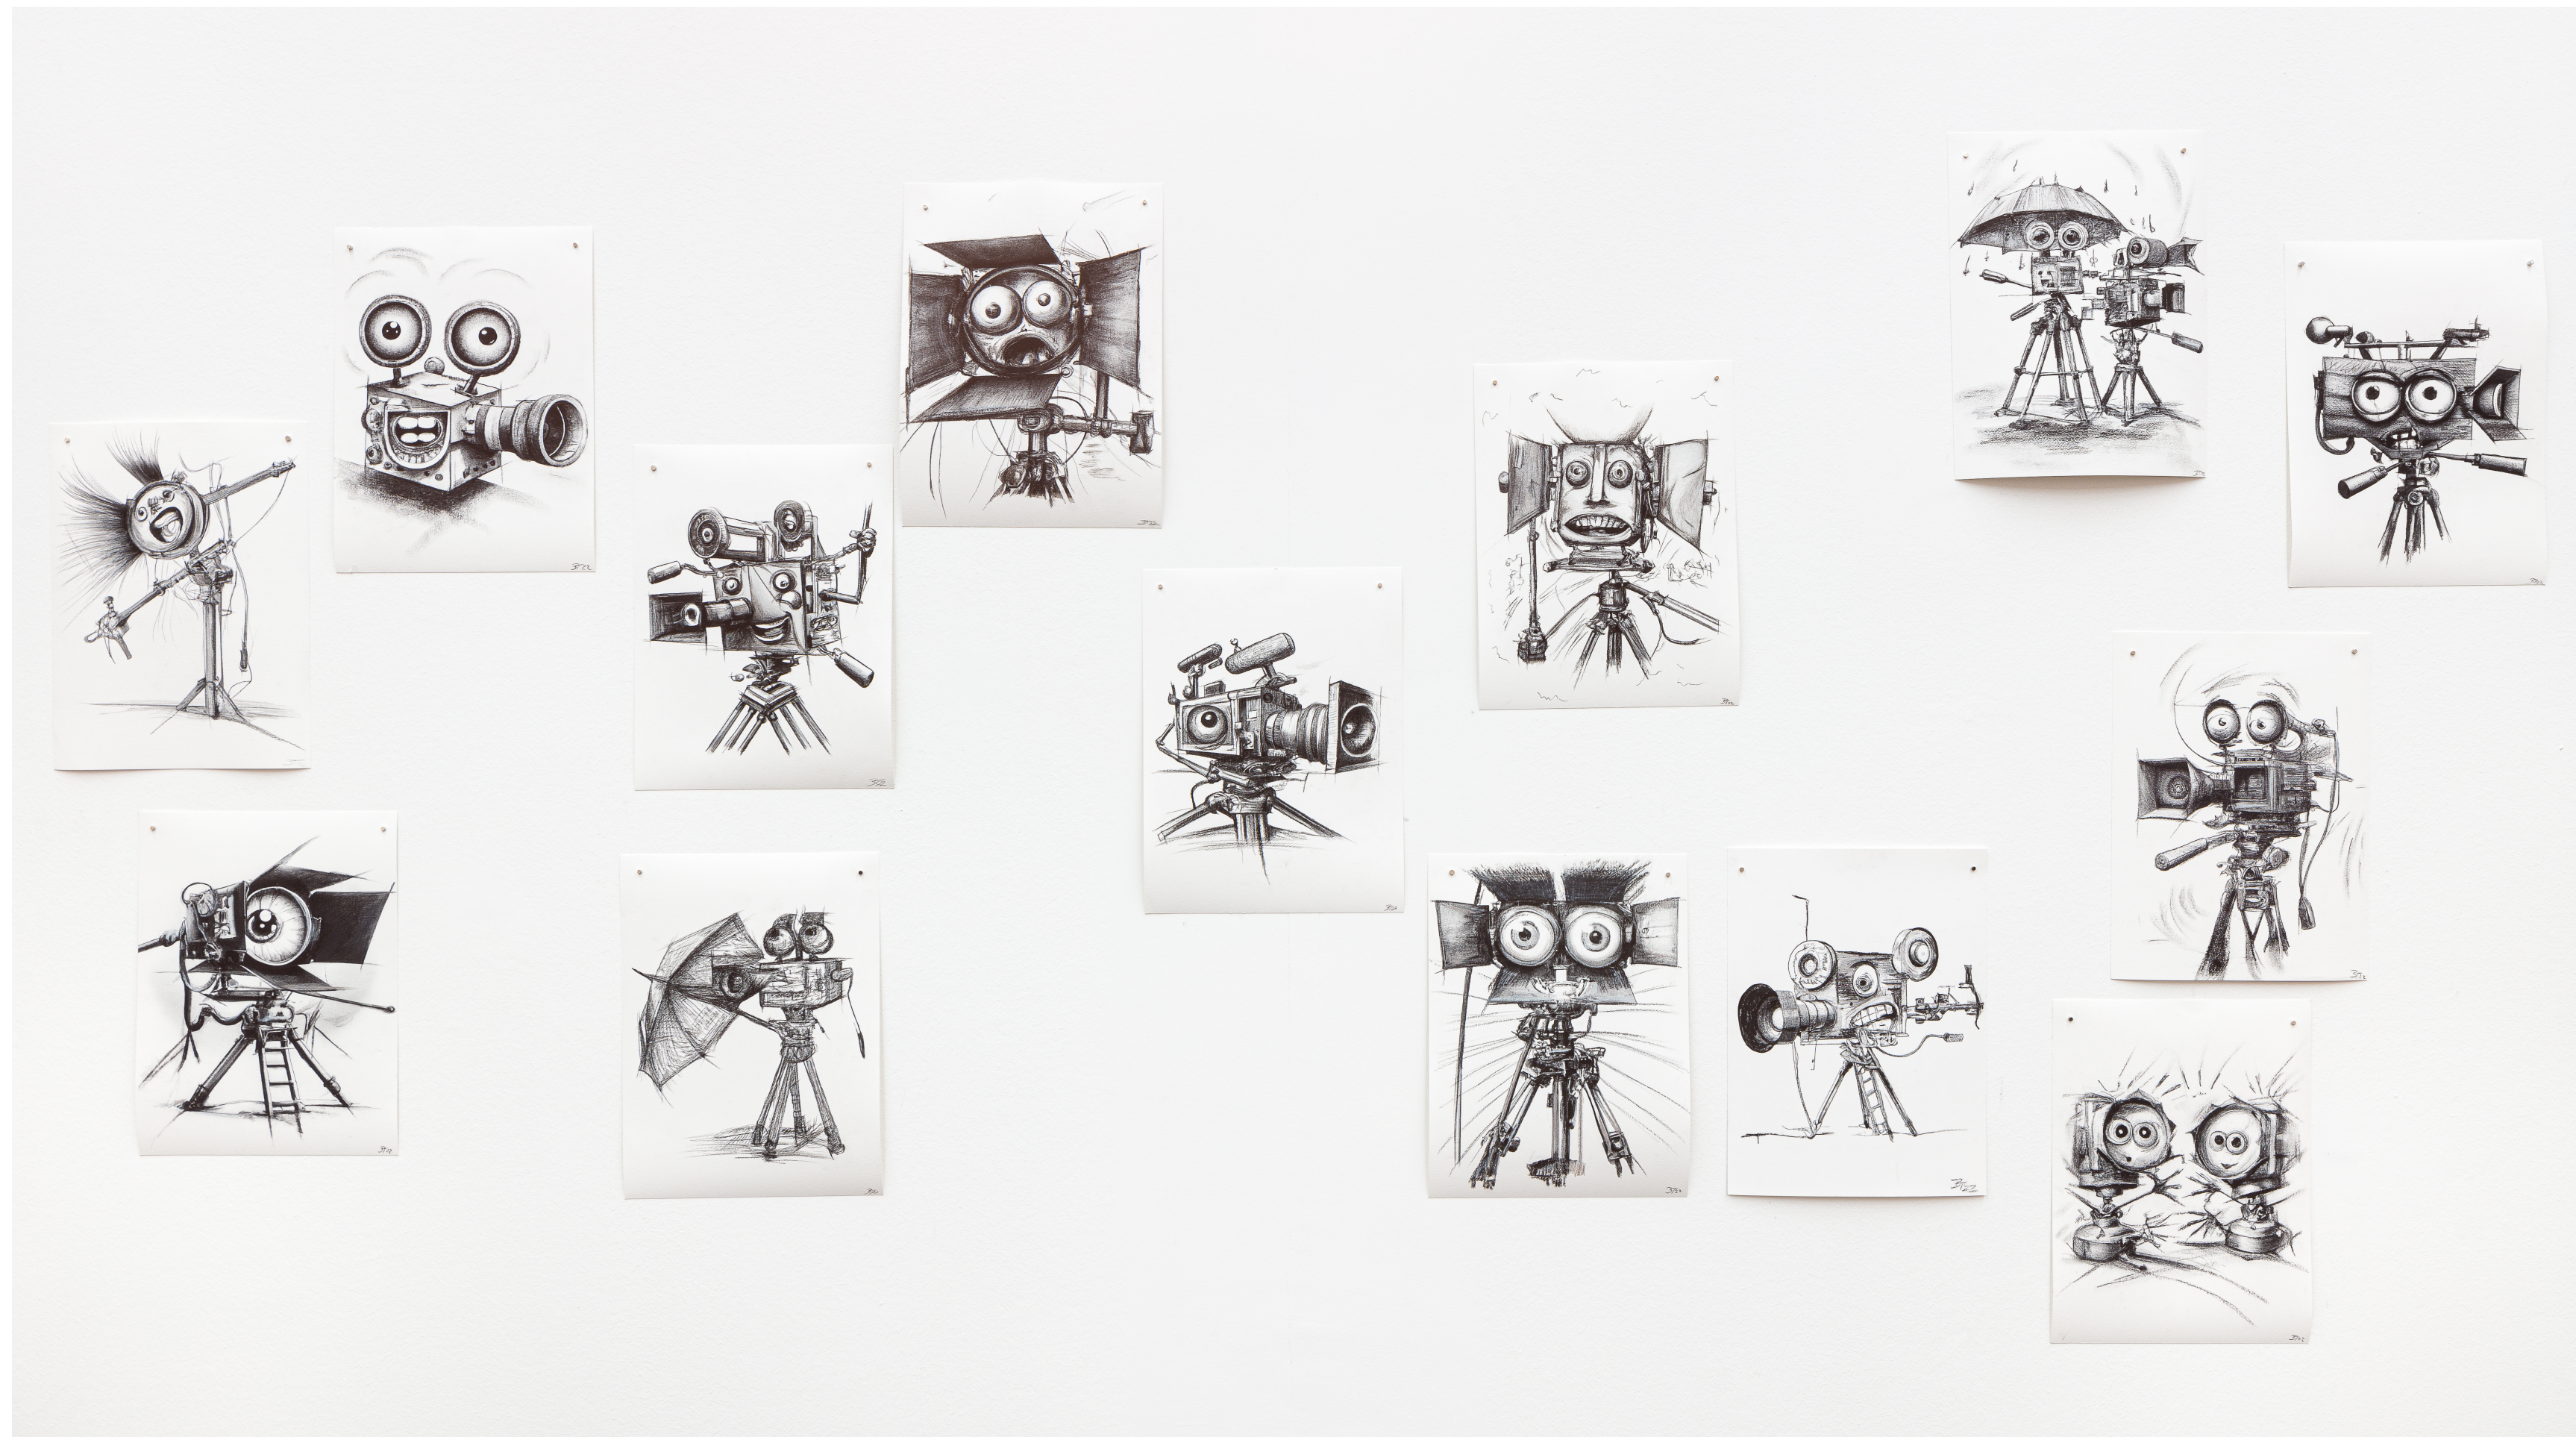

Scorpio, 2022  
200 cm x 150 cm, oil on canvas

Twins, 2022  
200 cm x 150 cm, oil on canvas

Crane Cam, 2022  
200 cm x 150 cm, oil on canvas

Continuity, 2022  
200 x 150 cm, oil on canvas

Dolly, 2021  
200 cm x 150 cm, oil on canvas

True Blue, 2021  
200 cm x 150 cm, oil on canvas

Eyeline, 2022  
80 x 80 cm, oil on canvas

Spot, 2022  
40 cm x 40 cm, oil on canvas

Melt Down, 2022  
80 x 80 cm, oil on canvas

Limelight, 2022  
80 x 80 cm, oil on canvas

Center Stage, 2022  
80 x 80 cm, oil on canvas

Aiming High, 2022  
80 x 80 cm, oil on canvas

Character Development, 2022  
Drawing series  
30 x 40 cm, charcoal and ink on paper

Trailer, 2022  
sound installation, 2,54 min  
In collaboration with Ville Haimala