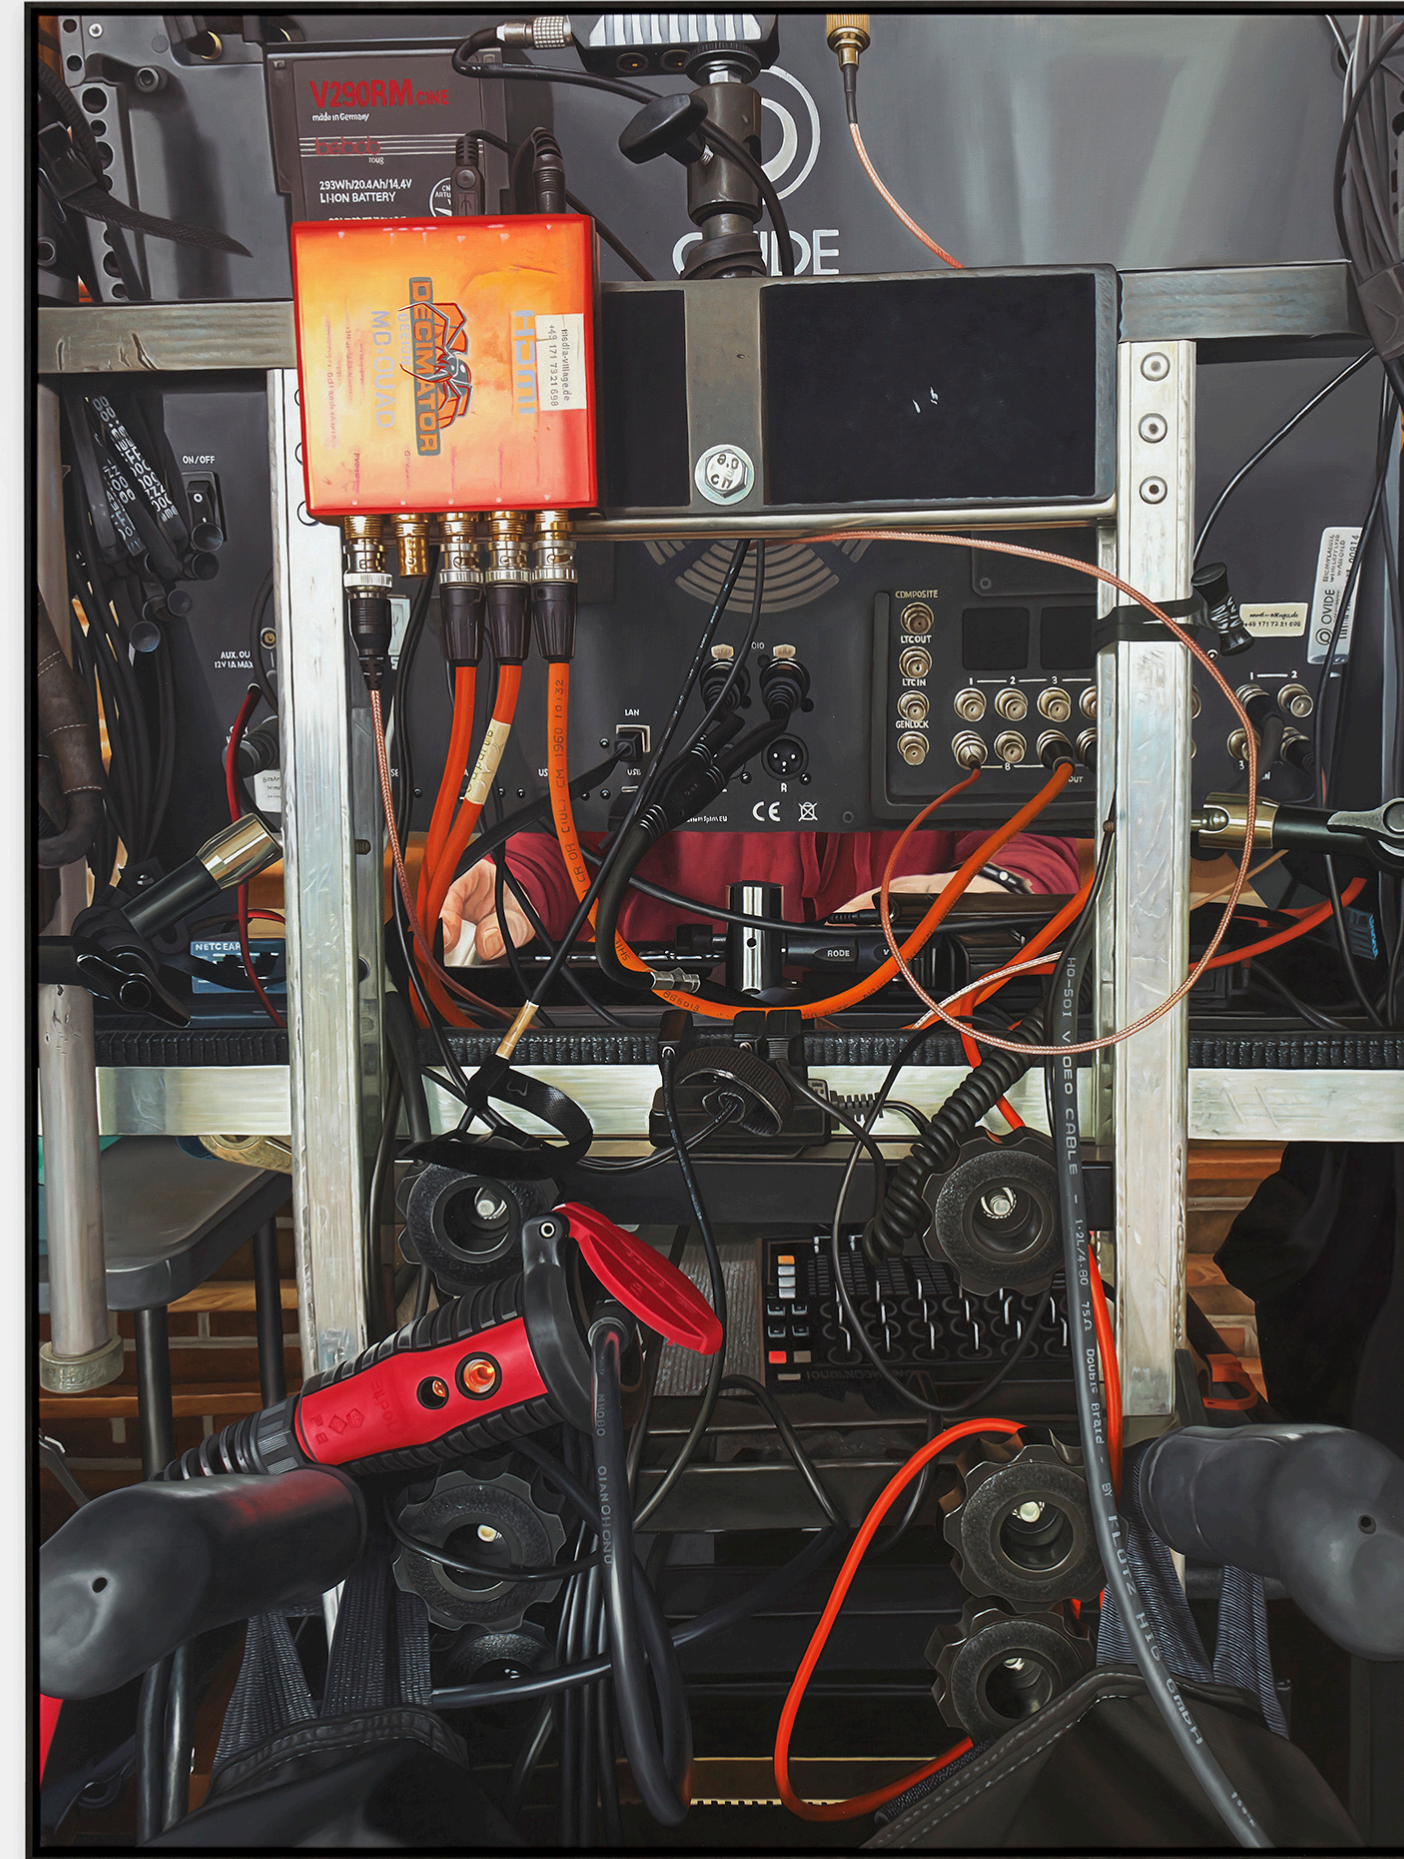

Scorpio, 2022  
200 cm x 150 cm, oil on canvas

Twins, 2022  
200 cm x 150 cm, oil on canvas

Crane Cam, 2022  
200 cm x 150 cm, oil on canvas

Continuity, 2022  
200 x 150 cm, oil on canvas

Dolly, 2021  
200 cm x 150 cm, oil on canvas

True Blue, 2021  
200 cm x 150 cm, oil on canvas

Eyeline, 2022  
80 x 80 cm, oil on canvas

Spot, 2022  
40 cm x 40 cm, oil on canvas

Melt Down, 2022  
80 x 80 cm, oil on canvas

Limelight, 2022  
80 x 80 cm, oil on canvas

Center Stage, 2022  
80 x 80 cm, oil on canvas

Aiming High, 2022  
80 x 80 cm, oil on canvas

Character Development, 2022  
Drawing series  
30 x 40 cm, charcoal and ink on paper

Trailer, 2022  
sound installation, 2,54 min  
In collaboration with Ville Haimala