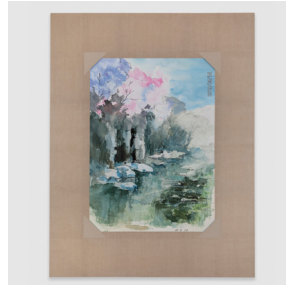

BORTOLAMI

55 Walker

Mika Horibuchi

Watercolors

25 February — 26 March 2022

Mika Horibuchi
Watercolor of a Forest Alcove, 2020
Oil on linen
18 x 14 x 3/4 in (45.7 x 35.6 x 2 cm)
(MHO0000)

Mika Horibuchi
Watercolor of Pi-ko, 2021
Oil on linen
42 x 55 x 1 3/4 in (106.7 x 140 x 4.5 cm)
(MHO0001)

Mika Horibuchi
Watercolor of a House on a Hill, 2021
Oil on linen
18 x 14 x 1/2 in (45.7 x 35.6 x 1.3 cm)
(MHO0002)

Mika Horibuchi
Watercolor of Cherry Blossom Trees Along a River, 2021
Oil on linen
93 x 72 in (236.2 x 183 cm)
(MHO0003)

Mika Horibuchi
Pencil Sketch for "Watercolor of Pi-ko", 2022
Oil, casein, acrylic, color pencil on linen
8 1/2 x 11 in (21.6 x 28 cm)
(MHO0004)

Mika Horibuchi
Watercolor of a Carnation and Velvet Flower Stem, 2021
Oil on linen
42 x 55 x 1 3/4 in (106.7 x 140 x 4.5 cm)
(MHO0005)