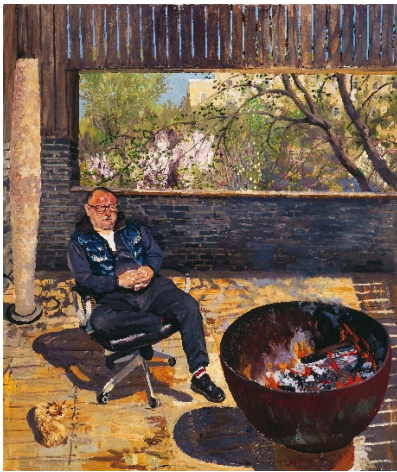

“刘小东：你的朋友”
“Liu Xiaodong: Your Friends”

	Caption (CN)	Caption (EN)
	刘小东, 《阿城》, 2020, 布面油画, 270 × 230 cm。图片由艺术家提供。	Liu Xiaodong, <i>Ah Cheng</i> , 2020, Oil on canvas, 270 × 230 cm. Courtesy the artist.
	刘小东, 《大元子》, 2020, 布面油画, 150 × 140 cm。图片由艺术家提供。	Liu Xiaodong, <i>Big Yuan</i> , 2020, Oil on canvas, 150 × 140 cm. Courtesy the artist.
	刘小东, 《老妈》, 2020, 布面油画, 150 × 140 cm。图片由艺术家提供。	Liu Xiaodong, <i>Mom</i> , 2020, Oil on canvas, 150 × 140 cm. Courtesy the artist.

刘小东, 《喻红和红孩儿》, 2020, 布面油画, 152 × 213 cm。图片由艺术家提供。

Liu Xiaodong, *Yu Hong and Honghaier*, 2020, Oil on canvas, 152 × 213 cm. Courtesy the artist.

刘小东, 《喻红》, 2020, 布面油画, 260 × 220 cm。图片由艺术家提供。

Liu Xiaodong, *Yu Hong*, 2020, Oil on canvas, 260 × 220 cm. Courtesy the artist.

刘小东, 《小帅》, 2020, 布面油画, 260 × 220 cm。图片由艺术家提供。

Liu Xiaodong, *Xiaoshuai*, 2020, Oil on canvas, 260 × 220 cm. Courtesy the artist.

刘小东, 《宁岱同学亲自笑了》, 2021, 布面油画, 250 × 300 cm。图片由艺术家提供。

Liu Xiaodong, *Ning Dai in Person Having a Laugh*, 2021, Oil on canvas, 250 × 300 cm. Courtesy the artist.