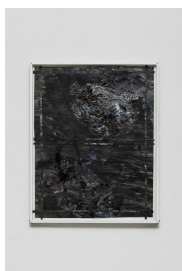

Martina Simeti

lista opere

Photo Andrea Rossetti

Soshiro Matsubara

«*You, who are alive, will always be far away to keep me alive*»

2022

Glazed and oil on ceramic, artificial hair,
brass, paper, wood, light bulb

47,5 × 30 × 79 cm

Courtesy of the Artist, Croy Nielsen and Martina Simeti

Soshiro Matsubara

Flesh and blood

2022

Glazed ceramic

15 × 28 × 3,5 cm

Courtesy of the Artist, Croy Nielsen and Martina Simeti

Soshiro Matsubara

Repetition

2022

Oil, gesso, charcoal, pastel and pencil on
paper, plastic, wood, nails

32 × 26 cm

Courtesy of the Artist, Croy Nielsen and Martina Simeti

Soshiro Matsubara

Sphinx

2022

Charcoal on found drawings

59,5 × 50,5 cm

Courtesy of the Artist, Croy Nielsen and Martina Simeti

Soshiro Matsubara

Stripe /Internal analepsis (Unfinished)

2022

Fabric, button, nail