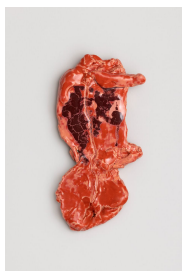

Martina Simeti

lista opere

Photo Andrea Rossetti

Soshiro Matsubara

«*You, who are alive, will always be far away to keep me alive*»

2022

Glazed and oil on ceramic, artificial hair,
brass, paper, wood, light bulb

47,5 × 30 × 79 cm

Courtesy of the Artist, Croy Nielsen and Martina Simeti

Soshiro Matsubara

Flesh and blood

2022

Glazed ceramic

15 × 28 × 3,5 cm

Courtesy of the Artist, Croy Nielsen and Martina Simeti

Soshiro Matsubara

Repetition

2022

Oil, gesso, charcoal, pastel and pencil on
paper, plastic, wood, nails

32 × 26 cm

Courtesy of the Artist, Croy Nielsen and Martina Simeti

Soshiro Matsubara

Sphinx