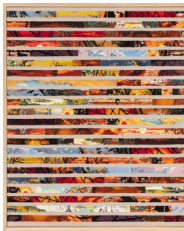

Johanne Hestvold

Isolation (The Humble Administrator's Garden)
cast, 2021

Patinated bronze

59 x 44 x 41 cm

23 1/4 x 17 3/8 x 16 1/8 in

Edition 2 of 2

Jan Freuchen

#44, from "Elektrifisert sokkel", 2022

Ink and gouache paint on watercolor paper in
artist frame

73 x 61 cm

28 3/4 x 24 in

Jan Freuchen

Solstriper, 2022

Embroidery collage on canvas in artist frame

130 x 105 cm

51 1/8 x 41 3/8 in

Linda Lerseth

Concentrarsi (J), 2022

Patinated bronze, car paint, print

50 x 40 x 10 cm

19 3/4 x 15 3/4 x 4 in

Linda Lerseth

Concentrarsi (Invertito) 3, 2022

Patinated bronze, car paint, print