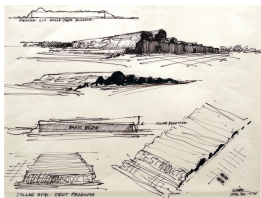

JAMES WINES

BEST Parking Lot - Dallas, Texas, 1976

Black marker on paper
11 x 14 inches, paper
18 x 21 1/2 inches, framed
(C01-23-030)

JAMES WINES

Four Corners Project Jeffersonian Grid - Indian Memorial, 1974