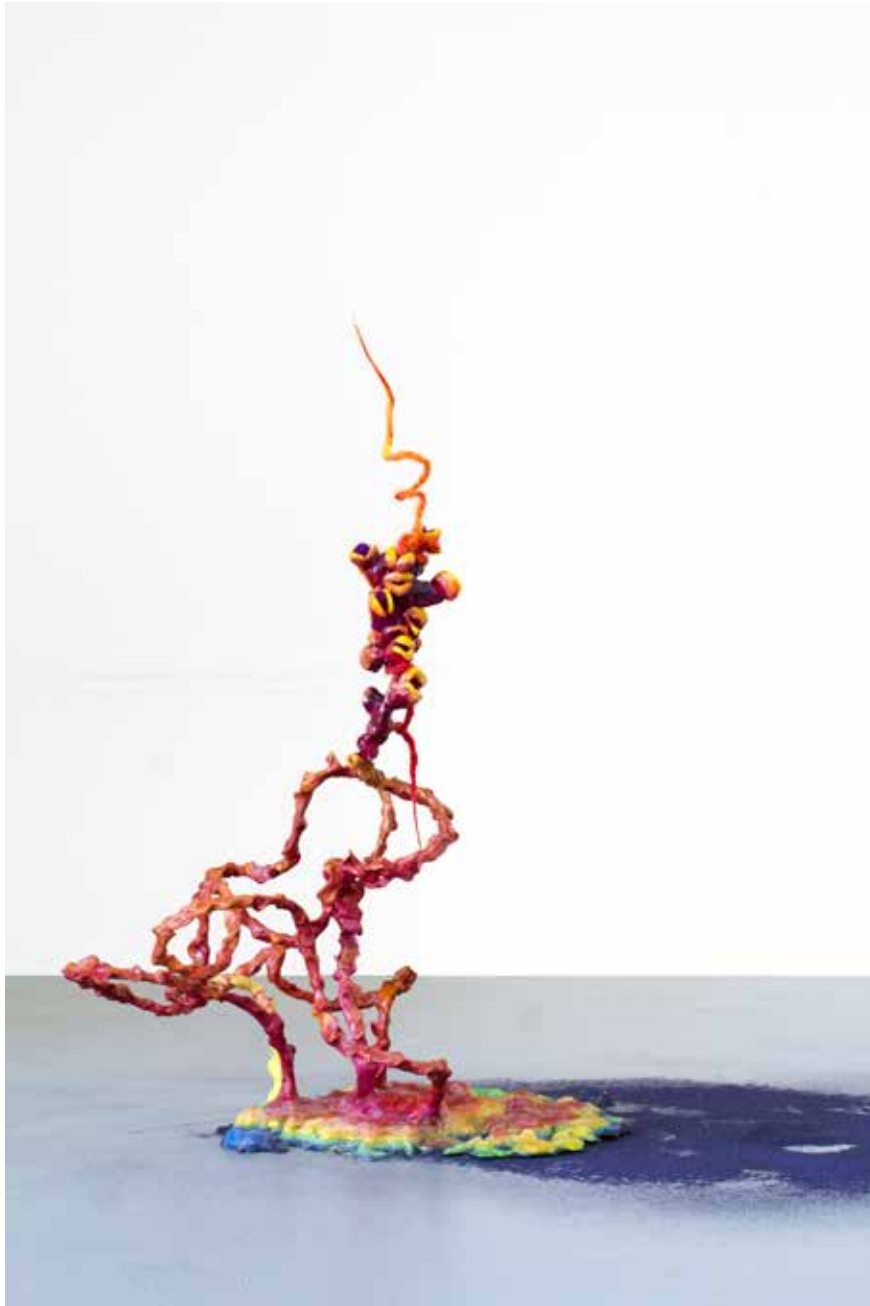

Diana Sofia Lozano

Ember-Bound, 2022

aluminium, wire, dyed wool felt, pigmented resin clay,
epoxy resin, silicone, mirrored acrylic, craft sand

110 x 45 x 40 cm

DSL22-001

Diana Sofia Lozano

Psychotria (Aflame), 2022

aluminium, wire, dyed wool felt, pigmented resin clay,
epoxy resin, silicone, craft sand

50 x 30 x 20 cm

DSL22-002

Diana Sofía Lozano

Psychotria (Pursed), 2022

aluminium, wire, dyed wool felt, pigmented resin clay,
epoxy resin, silicone, craft sand

100 x 35 x 35 cm

DSL22-003

Diana Sofia Lozano

Psychotria (Coiled), 2022

aluminium, wire, dyed wool felt, pigmented resin clay,
epoxy resin, silicone, craft sand

70 x 45 x 35 cm

DSL22-004

Diana Sofía Lozano

Solar Ignition, 2022

aluminium, wire, dyed wool felt, pigmented resin clay,
epoxy resin, silicon, craft sand

50 x 30 x 15 cm

DSL22-005