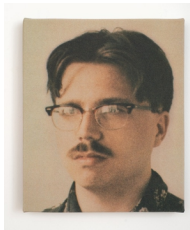

John Opera
Observer 2, 2022
Pigment and gum arabic on canvas
12 1/4 x 10 1/4 x 1 in.
31.1 x 26 x 2.5 cm.
(JO112)