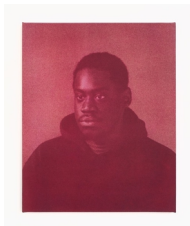

John Opera
The Observer, 2022
Pigment and gum arabic on canvas
26 1/4 x 21 1/4 x 1 in.
66.7 x 54 x 2.5 cm.
(JO108)

End all image captions with following sentence:

Image courtesy of the artist and DOCUMENT, Chicago IL.

- ☐ Gallery
- ☐ Service
- ☐ Estimate
- ☐ Invoice
- ☐ Press
- ☐ Letter

1709 w Chicago Ave Chicago, IL 60622
(312) 535 4555 documentspace.com