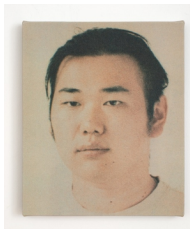

John Opera
Observer 5, 2022
Pigment and gum arabic on canvas
12 1/4 x 10 1/4 x 1 in.
31.1 x 26 x 2.5 cm.
(JO109)

- ☐ Gallery
- ☐ Service
- ☐ Estimate
- ☐ Invoice
- ☐ Press
- ☐ Letter

1709 w Chicago Ave Chicago, IL 60622
(312) 535 4555 documentspace.com