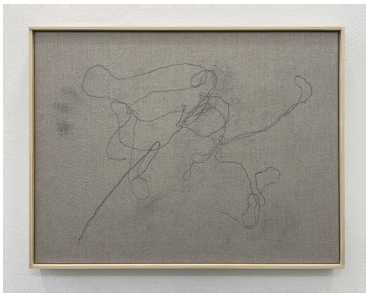

Toby Christian
Stringer Study (Eyelash), 2022

carbon copy on unprimed linen, artist's frame
40 x 30 cm / 41.2 x 31.2 cm framed
unique

All works listed subject to availability and any applicable taxes