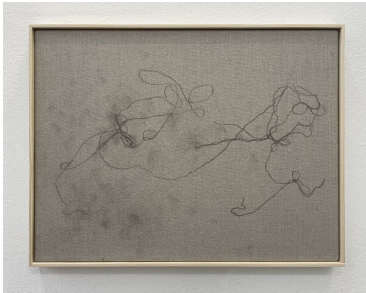

Toby Christian
Stringer Study (Transfer), 2022
carbon copy on unprimed linen, artist's frame
40 x 30 cm / 41.2 x 31.2 cm framed
unique