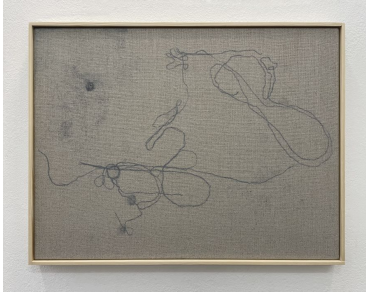

Toby Christian
Scratched Waxing Flame, 2020

giclee print on 300 gsm Hanhemuhle photo rag
13 x 10 cm / 43 x 30.7 cm framed
ed. 7 +2AP

Toby Christian
Stringer Study (Falling Throwing Leaves), 2022

carbon copy on unprimed linen, artist's frame
40 x 30 cm / 41.2 x 31.2 cm framed
unique

Toby Christian
Stringer Study (Eyelash), 2022

carbon copy on unprimed linen, artist's frame
40 x 30 cm / 41.2 x 31.2 cm framed
unique

All works listed subject to availability and any applicable taxes

Toby Christian
Stringer Study (Star Charger), 2022
carbon copy on unprimed linen, artist's frame
40 x 30 cm / 41.2 x 31.2 cm framed
unique