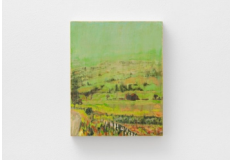

# The approach

---

**John Maclean**  
*Snow gate*, 2023  
Watercolour on board  
30 x 22 cm  
11 13/16 x 8 11/16 in.  
(AP-MACLJ-00011)

**John Maclean**  
*Waterfall 1*, 2022  
Watercolour on board  
30 x 22 cm  
11 13/16 x 8 11/16 in.  
(AP-MACLJ-00010)

**John Maclean**  
*Reflection*, 2022  
Watercolour on board  
30 x 22 cm  
11 13/16 x 8 11/16 in.  
(AP-MACLJ-00009)

**John Maclean**  
*Silver Ghost Waterfall*, 2022  
Watercolour on board  
30 x 22 cm  
11 13/16 x 8 11/16 in.  
(AP-MACLJ-00008)

**John Maclean**  
*Violet Snow*, 2022  
Watercolour on board  
30 x 22 cm  
11 13/16 x 8 11/16 in.  
(AP-MACLJ-00007)

**John Maclean**  
*Bricks and Trees*, 2022  
Watercolour on board  
30 x 22 cm  
11 13/16 x 8 11/16 in.  
(AP-MACLJ-00005)

# The approach

---

**John Maclean**  
*Orange Porch*, 2022  
Watercolour on board  
30 x 22 cm  
11 13/16 x 8 11/16 in.  
(AP-MACLJ-00003)

**John Maclean**  
*Country Rain*, 2022  
Watercolour on board  
30 x 22 cm  
11 13/16 x 8 11/16 in.  
(AP-MACLJ-00002)