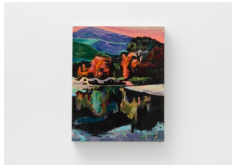

# The approach

---

**John Maclean**  
*Snow gate*, 2023  
Watercolour on board  
30 x 22 cm  
11 13/16 x 8 11/16 in.  
(AP-MACLJ-00011)

**John Maclean**  
*Waterfall 1*, 2022  
Watercolour on board  
30 x 22 cm  
11 13/16 x 8 11/16 in.  
(AP-MACLJ-00010)

**John Maclean**  
*Reflection*, 2022  
Watercolour on board  
30 x 22 cm  
11 13/16 x 8 11/16 in.  
(AP-MACLJ-00009)

**John Maclean**  
*Silver Ghost Waterfall*, 2022  
Watercolour on board  
30 x 22 cm  
11 13/16 x 8 11/16 in.  
(AP-MACLJ-00008)

**John Maclean**  
*Violet Snow*, 2022  
Watercolour on board  
30 x 22 cm  
11 13/16 x 8 11/16 in.  
(AP-MACLJ-00007)

**John Maclean**  
*Bricks and Trees*, 2022  
Watercolour on board  
30 x 22 cm  
11 13/16 x 8 11/16 in.  
(AP-MACLJ-00005)