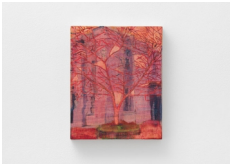

# The approach

---

**John Maclean**  
*Snow gate*, 2023  
Watercolour on board  
30 x 22 cm  
11 13/16 x 8 11/16 in.  
(AP-MACLJ-00011)

**John Maclean**  
*Waterfall 1*, 2022  
Watercolour on board  
30 x 22 cm  
11 13/16 x 8 11/16 in.  
(AP-MACLJ-00010)

# The approach

---

**John Maclean**  
*Orange Porch*, 2022  
Watercolour on board  
30 x 22 cm  
11 13/16 x 8 11/16 in.  
(AP-MACLJ-00003)

**John Maclean**  
*Country Rain*, 2022  
Watercolour on board  
30 x 22 cm  
11 13/16 x 8 11/16 in.  
(AP-MACLJ-00002)