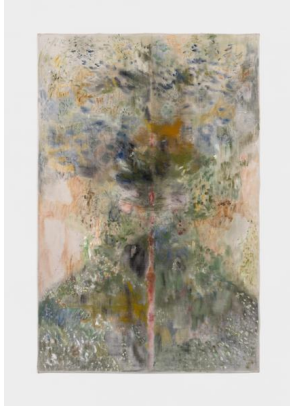

Acrylic, Moroccan pigments,
graphite, colored pencil on canvas

84" H x 60" W

Owenego (3)

2022

Acrylic, Moroccan pigments,
graphite, colored pencil on canvas

84" H x 60" W

Motion Study

2022

Acrylic, Moroccan pigments,
graphite, colored pencil on canvas in
artist's frame

20 ½" H x 16 ½" W

Mirror

2022

Acrylic, Moroccan pigments,
graphite, colored pencil on canvas in
artist's frame

40 ½" H x 30 ½" W

The Entertainer

2022

Acrylic, Moroccan pigments,
graphite, colored pencil on canvas in
artist's frame

40" H x 30" W

River Room

2022

Acrylic on unstretched canvas

108" H x 72" W

Ocho Wave

2022

Acrylic on unstretched canvas

108" H x 72" W

*Death Leading Sleepwalking Boy
to River*

2022

Acrylic, Moroccan pigments,
graphite, colored pencil on canvas in
artist's frame

40 1/2" H x 30 1/2" W