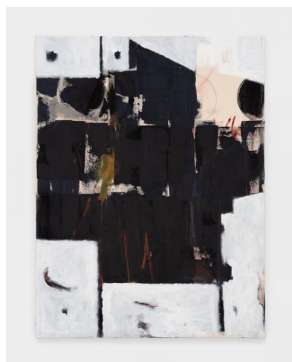

Ted Gahl: Le Goon

30 Orchard St, Gallery 1 ▪ Jan 12 - Feb 18, 2023

Blank Hutch

2022

Acrylic, Moroccan pigments,
graphite, colored pencil on canvas in
artist's frame

48" H x 36" W

Purgatory (2)

2022

Acrylic, Moroccan pigments,
graphite, colored pencil on canvas

84" H x 60" W

Owenego (3)

2022

Acrylic, Moroccan pigments,
graphite, colored pencil on canvas

84" H x 60" W

Motion Study

2022

Acrylic, Moroccan pigments,
graphite, colored pencil on canvas in
artist's frame

20 ½" H x 16 ½" W

Mirror

2022

Acrylic, Moroccan pigments,
graphite, colored pencil on canvas in
artist's frame

40 ½" H x 30 ½" W

Ocho Wave

2022

Acrylic on unstretched canvas

108" H x 72" W

*Death Leading Sleepwalking Boy
to River*

2022

Acrylic, Moroccan pigments,
graphite, colored pencil on canvas in
artist's frame

40 1/2" H x 30 1/2" W