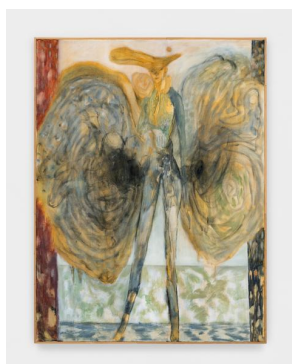

Acrylic, Moroccan pigments,
graphite, colored pencil on canvas

84" H x 60" W

Owenego (3)

2022

Acrylic, Moroccan pigments,
graphite, colored pencil on canvas

84" H x 60" W

Motion Study

2022

Acrylic, Moroccan pigments,
graphite, colored pencil on canvas in
artist's frame

20 ½" H x 16 ½" W

Mirror

2022

Acrylic, Moroccan pigments,
graphite, colored pencil on canvas in
artist's frame

40 ½" H x 30 ½" W

The Entertainer

2022

Acrylic, Moroccan pigments,
graphite, colored pencil on canvas in
artist's frame

40" H x 30" W

River Room

2022

Acrylic on unstretched canvas

108" H x 72" W

Ocho Wave

2022

Acrylic on unstretched canvas

108" H x 72" W

*Death Leading Sleepwalking Boy
to River*

2022

Acrylic, Moroccan pigments,
graphite, colored pencil on canvas in
artist's frame

40 1/2" H x 30 1/2" W