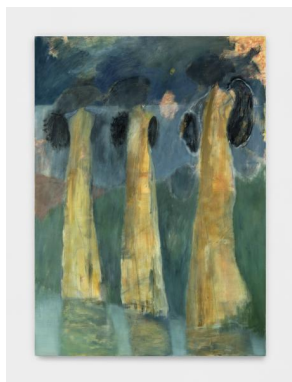

Ted Gahl: Le Goon

30 Orchard St, Gallery 1 ▪ Jan 12 - Feb 18, 2023

Blank Hutch

2022

Acrylic, Moroccan pigments,
graphite, colored pencil on canvas in
artist's frame

48" H x 36" W

Purgatory (2)

2022

Acrylic, Moroccan pigments,
graphite, colored pencil on canvas

84" H x 60" W

Owenego (3)

2022

Acrylic, Moroccan pigments,
graphite, colored pencil on canvas

84" H x 60" W

Motion Study

2022

Acrylic, Moroccan pigments,
graphite, colored pencil on canvas in
artist's frame

20 ½" H x 16 ½" W

Mirror

2022

Acrylic, Moroccan pigments,
graphite, colored pencil on canvas in
artist's frame

40 ½" H x 30 ½" W

Ocho Wave

2022

Acrylic on unstretched canvas

108" H x 72" W

*Death Leading Sleepwalking Boy
to River*

2022

Acrylic, Moroccan pigments,
graphite, colored pencil on canvas in
artist's frame

40 1/2" H x 30 1/2" W