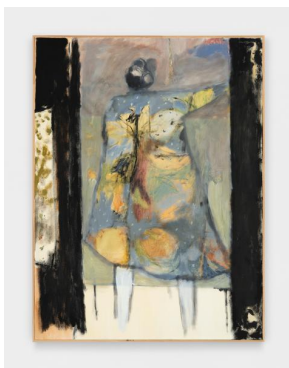

Woman Putting on Jacket

2022

Acrylic, Moroccan pigments,
graphite, colored pencil on canvas in
artist's frame

40 1/2" H x 30 1/2" W