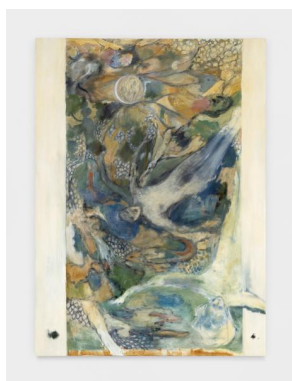

Ted Gahl: Le Goon

30 Orchard St, Gallery 1 ▪ Jan 12 - Feb 18, 2023

Blank Hutch

2022

Acrylic, Moroccan pigments,
graphite, colored pencil on canvas in
artist's frame

48" H x 36" W

Purgatory (2)

2022

Acrylic, Moroccan pigments,
graphite, colored pencil on canvas

84" H x 60" W

Owenego (3)

2022

Acrylic, Moroccan pigments,
graphite, colored pencil on canvas

84" H x 60" W

Motion Study

2022

Acrylic, Moroccan pigments,
graphite, colored pencil on canvas in
artist's frame

20 ½" H x 16 ½" W

Mirror

2022

Acrylic, Moroccan pigments,
graphite, colored pencil on canvas in
artist's frame

40 ½" H x 30 ½" W

Ocho Wave

2022

Acrylic on unstretched canvas

108" H x 72" W

*Death Leading Sleepwalking Boy
to River*

2022

Acrylic, Moroccan pigments,
graphite, colored pencil on canvas in
artist's frame

40 1/2" H x 30 1/2" W