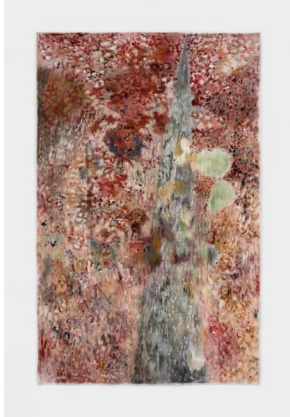

Ocho Wave

2022

Acrylic on unstretched canvas

108" H x 72" W

*Death Leading Sleepwalking Boy
to River*

2022

Acrylic, Moroccan pigments,
graphite, colored pencil on canvas in
artist's frame

40 1/2" H x 30 1/2" W

Two Lost People

2022

Acrylic, Moroccan pigments,
graphite, colored pencil on canvas in
artist's frame

40 1/2" H x 30 1/2" W

Book on a Tightrope

2022

Acrylic, Moroccan pigments,
graphite, colored pencil on canvas in
artist's frame

40 1/2" H x 30 1/2" W

Woman Putting on Jacket

2022

Acrylic, Moroccan pigments,
graphite, colored pencil on canvas in
artist's frame

40 1/2" H x 30 1/2" W

Tree With Lichen

2022

Acrylic on unstretched canvas

108" H x 72" W

Deep End (Green)

2022

Acrylic, Moroccan pigments,
graphite, colored pencil on canvas

10" H x 8" W

Pose

2022

Acrylic, Moroccan pigments,
graphite, colored pencil on canvas