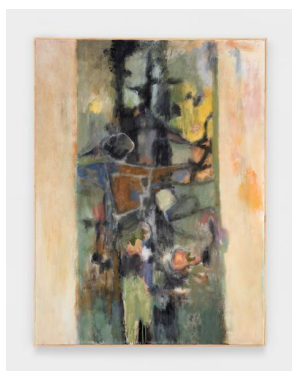

Ted Gahl: Le Goon

30 Orchard St, Gallery 1 ▪ Jan 12 - Feb 18, 2023

Blank Hutch

2022

Acrylic, Moroccan pigments,
graphite, colored pencil on canvas in
artist's frame

48" H x 36" W

Purgatory (2)

2022

Acrylic, Moroccan pigments,
graphite, colored pencil on canvas

84" H x 60" W

Owenego (3)

2022

Acrylic, Moroccan pigments,
graphite, colored pencil on canvas

84" H x 60" W

Motion Study

2022

Acrylic, Moroccan pigments,
graphite, colored pencil on canvas in
artist's frame

20 ½" H x 16 ½" W

Mirror

2022

Acrylic, Moroccan pigments,
graphite, colored pencil on canvas in
artist's frame

40 ½" H x 30 ½" W

Ocho Wave

2022

Acrylic on unstretched canvas

108" H x 72" W

*Death Leading Sleepwalking Boy
to River*

2022

Acrylic, Moroccan pigments,
graphite, colored pencil on canvas in
artist's frame

40 1/2" H x 30 1/2" W