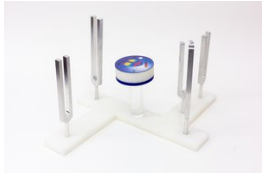

Gentle Wind Project

System 4, 1996

Delrin, colored acrylic, laminated symbol, herbal formula, tuning forks

8 x 12½ x 13½ in