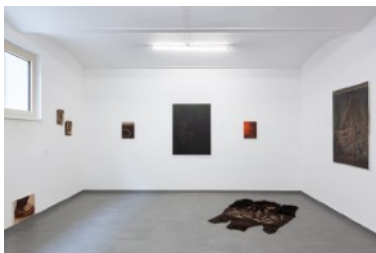

Installation view:
A Gift to the Dark,
VIN VIN Vienna