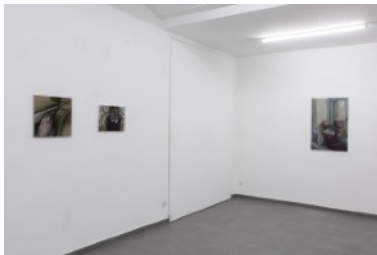

Installation view:
A Gift to the Dark,
VIN VIN Vienna

39.