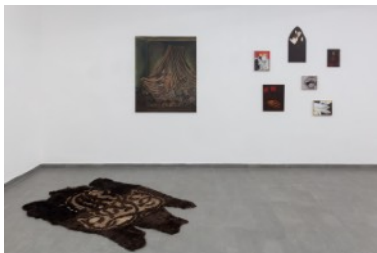

Installation view:
A Gift to the Dark,
VIN VIN Vienna