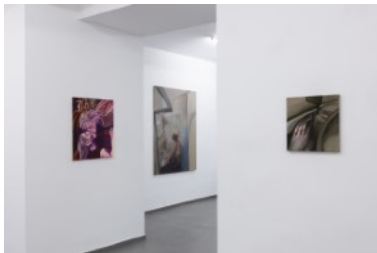

Installation view:
A Gift to the Dark,
VIN VIN Vienna