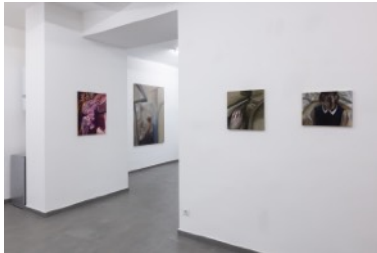

Installation view:
A Gift to the Dark,
VIN VIN Vienna

47.