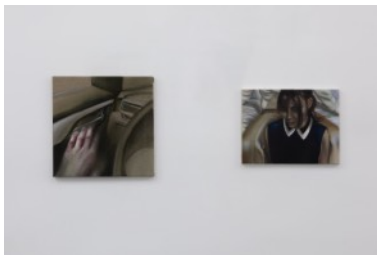

Installation view:
A Gift to the Dark,
VIN VIN Vienna

40.