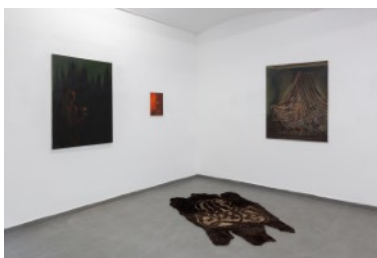

Installation view:
A Gift to the Dark,
VIN VIN Vienna

33.