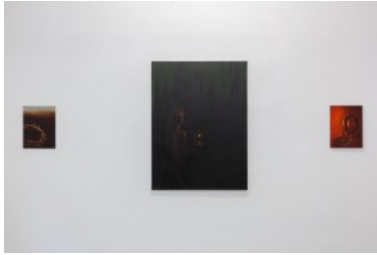

VIN VIN

22.

Installation view:
A Gift to the Dark,
VIN VIN Vienna

23.