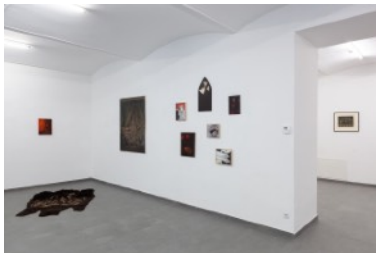

VIN VIN

VIN VIN Vienna
Group exhibition
A Gift to the Dark
January 14 - February 11, 2023

19.

Installation view:
A Gift to the Dark,
VIN VIN Vienna

20.

Installation view:
A Gift to the Dark,
VIN VIN Vienna