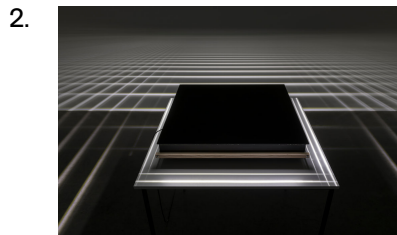

1/5 + 1AP

KK/S 13/1

Kitty Kraus

Untitled, 2022

aluminum, mirror, light, cable, wood, tape and table
10.2 x 47.2 x 47 cm
1/2 + 1AP

KK/S 14/1 as part of KK/I 1

Kitty Kraus

Untitled, 2022