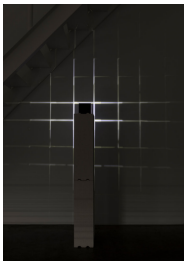

1.

Kitty Kraus

Untitled, 2022

4 elements; cooling fan, microphone, mobile amplifier; 3 x aluminum, mirror, light, cable, wood, tape and table
dimensions variable

1 + 1AP

KK/I 1

2.

Kitty Kraus

Untitled, 2022

10 elements; 2 x cable, aluminum, mirror, light, wood, tape, cable and gypsum; 2 x computer lamp, battery, gypsum; gypsum
dimensions variable

1 + 1 AP

KK/I 2

3.

Kitty Kraus

Untitled, 2022

wood, paint, mirror, light, battery, metal, tape | gypsum
10.2 x 11.4 x 21 | plinth: 119.5 x 17.5 x 37.4

1/5 + 1AP

KK/S 13/1

Kitty Kraus

Untitled, 2022

aluminum, mirror, light, cable, wood, tape and table
10.2 x 47.2 x 47 cm
1/2 + 1AP

KK/S 14/1 as part of KK/I 1

Kitty Kraus

Untitled, 2022

aluminum, mirror, light, cable, wood, tape and table
10.8 x 65.8 x 64.2 cm
1/2 + 1AP

KK/S 15/1 as part of KK/I 1

Kitty Kraus

Untitled, 2022

aluminum, mirror, light, cable, wood, tape and table
9.8 x 74.6 x 40.7 cm
1/2 + 1AP