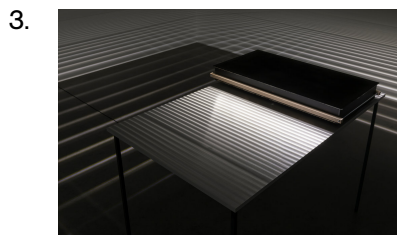

Kitty Kraus

Untitled, 2022

aluminum, mirror, light, cable, wood, tape and table
9.8 x 74.6 x 40.7 cm
1/2 + 1AP

KK/S 16/1 as part of KK/I 1