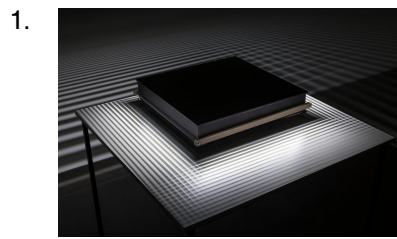

Untitled, 2022

10 elements; 2 x cable, aluminum, mirror, light, wood, tape, cable and gypsum; 2 x computer lamp, battery, gypsum; gypsum
dimensions variable

1 + 1 AP

KK/I 2

3.

Kitty Kraus

Untitled, 2022

wood, paint, mirror, light, battery, metal, tape | gypsum
10.2 x 11.4 x 21 | plinth: 119.5 x 17.5 x 37.4

1/5 + 1AP

KK/S 13/1

Kitty Kraus

Untitled, 2022

aluminum, mirror, light, cable, wood, tape and table
10.2 x 47.2 x 47 cm
1/2 + 1AP

KK/S 14/1 as part of KK/I 1

Kitty Kraus

Untitled, 2022