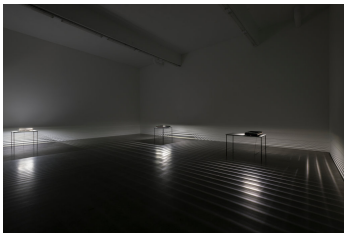

1.

Kitty Kraus

Untitled, 2022

4 elements; cooling fan, microphone, mobile amplifier; 3 x aluminum, mirror, light, cable, wood, tape and table
dimensions variable

1 + 1AP

KK/I 1

2.

Kitty Kraus

Untitled, 2022

10 elements; 2 x cable, aluminum, mirror, light, wood, tape, cable and gypsum; 2 x computer lamp, battery, gypsum; gypsum
dimensions variable

1 + 1 AP

KK/I 2

3.

Kitty Kraus

Untitled, 2022

wood, paint, mirror, light, battery, metal, tape | gypsum
10.2 x 11.4 x 21 | plinth: 119.5 x 17.5 x 37.4