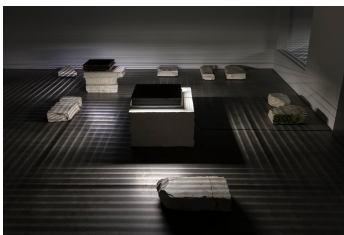

1.

Kitty Kraus

Untitled, 2022

4 elements; cooling fan, microphone, mobile amplifier; 3 x aluminum, mirror, light, cable, wood, tape and table
dimensions variable

1 + 1AP

KK/I 1

2.

Kitty Kraus

Untitled, 2022

10 elements; 2 x cable, aluminum, mirror, light, wood, tape, cable and gypsum; 2 x computer lamp, battery, gypsum; gypsum
dimensions variable

1 + 1 AP

KK/I 2

3.

Kitty Kraus

Untitled, 2022

wood, paint, mirror, light, battery, metal, tape | gypsum
10.2 x 11.4 x 21 | plinth: 119.5 x 17.5 x 37.4