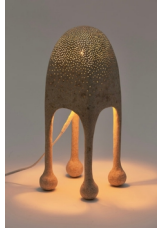

James Cherry  
*Brandon swimming*, 2022  
Graphite on Gesso on Wood Panel (Framed)  
48 x 36 in.  
121.9 x 91.4 cm

James Cherry  
*literally same*, 2022  
Graphite on Gesso on Wood Panel (Framed)  
48 x 36 in.  
121.9 x 91.4 cm

## NOON Projects

James Cherry  
*echo 2 (lamp)*, 2022  
Blended Recycled Fibers, Glue, Eco-Resin, Found Fabric, Brass, Polyurethane, LED Changeable Bulb, Lamp Parts and Dimmer  
27 1/2 x 9 x 9 in.  
69.8 x 22.9 x 22.9 cm

James Cherry  
*tall thimble (lamp)*, 2022  
Blended Recycled Fibers, Glue, Eco-Resin, Polyurethane, Brass, LED Changeable Bulb, Lamp Parts and Dimmer  
16 1/4 x 7 x 7 in.  
41.3 x 17.8 x 17.8 cm

James Cherry  
*intersection (lamp)*, 2022  
Blended Recycled Fibers, Glue, Eco-resin, Found Fabric, Paint, Corn Starch, Brass, Polyurethane, LED Changeable Bulb, Lamp Parts and Dimmer  
11 1/2 x 8 x 8 in.  
29.2 x 20.3 x 20.3 cm

James Cherry  
*springtime (lamp)*, 2022  
Blended Recycled Fibers, Glue, Eco-Resin, Found Fabric, Brass, Polyurethane, LED Changeable Bulb, Lamp Parts and Dimmer  
12 1/2 x 16 1/2 x 7 in.  
31.8 x 41.9 x 17.8 cm