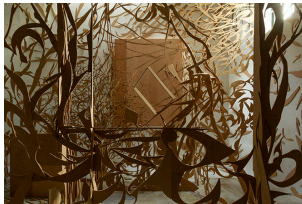

**Takashi Ishida**

**“Beyond the Garden”**

**Dates: Oct 15 - Nov 12, 2022**

Takashi Ishida

“Beyond the Garden”, 2022

[film] 4k video (silent), video (silent), 4' 33”

[sculpture] MDF board and wood

Unique

Takashi Ishida

“Beyond the Garden, fixed-point”, 2022

[film] 4k video (silent), video (silent), 4' 33”

[sculpture] MDF board and wood

Unique

Takashi Ishida

“Beyond the Garden”, 2022

[film] 4k video (silent), 4' 33”