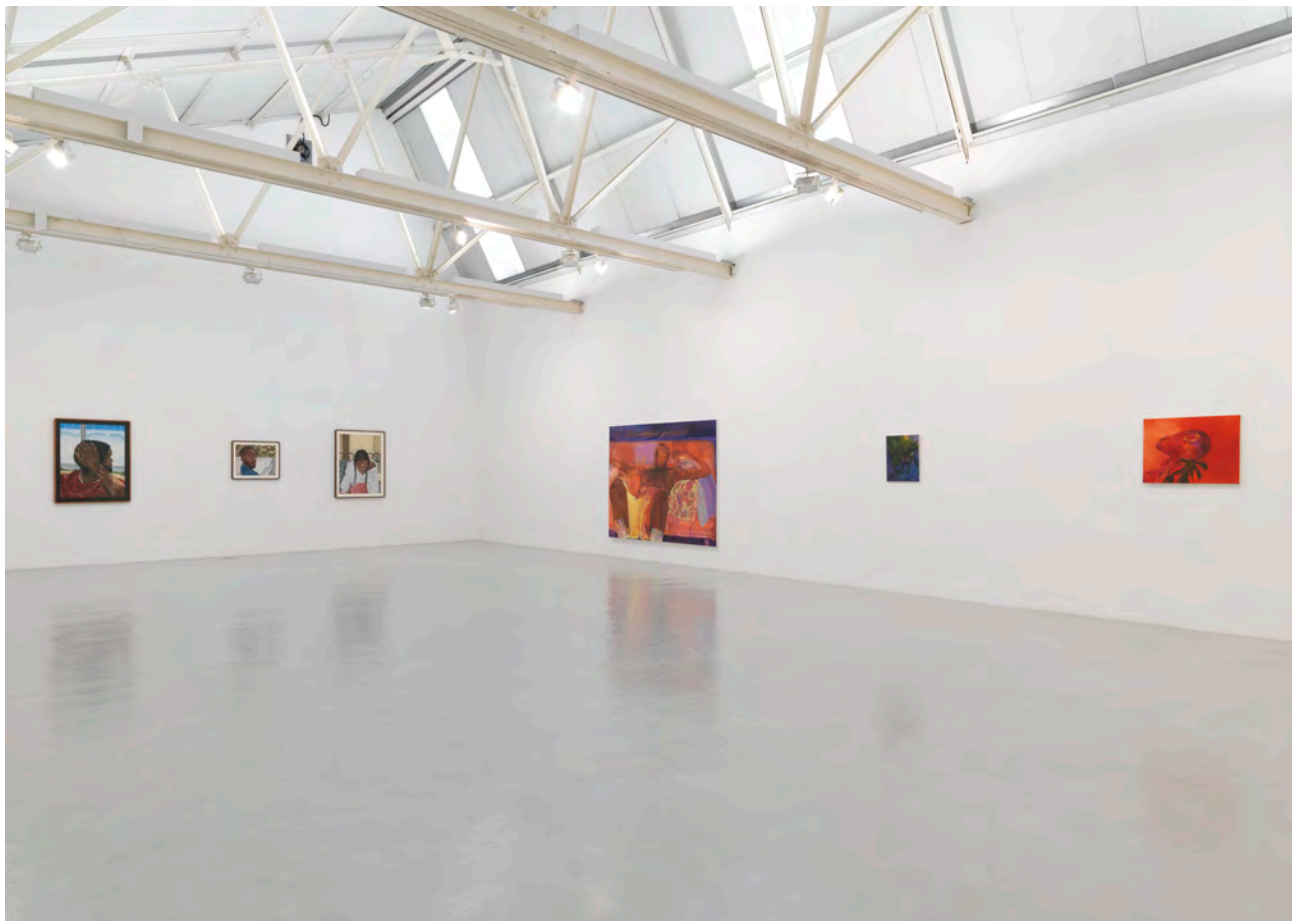

# CORVI-MORA

**CORVI-MORA**

**CORVI-MORA**

**Anika Roach**

*Tied To The Mooring*

2023

Acrylic on canvas

114 x 117 cm, 44.8 x x 46 inches