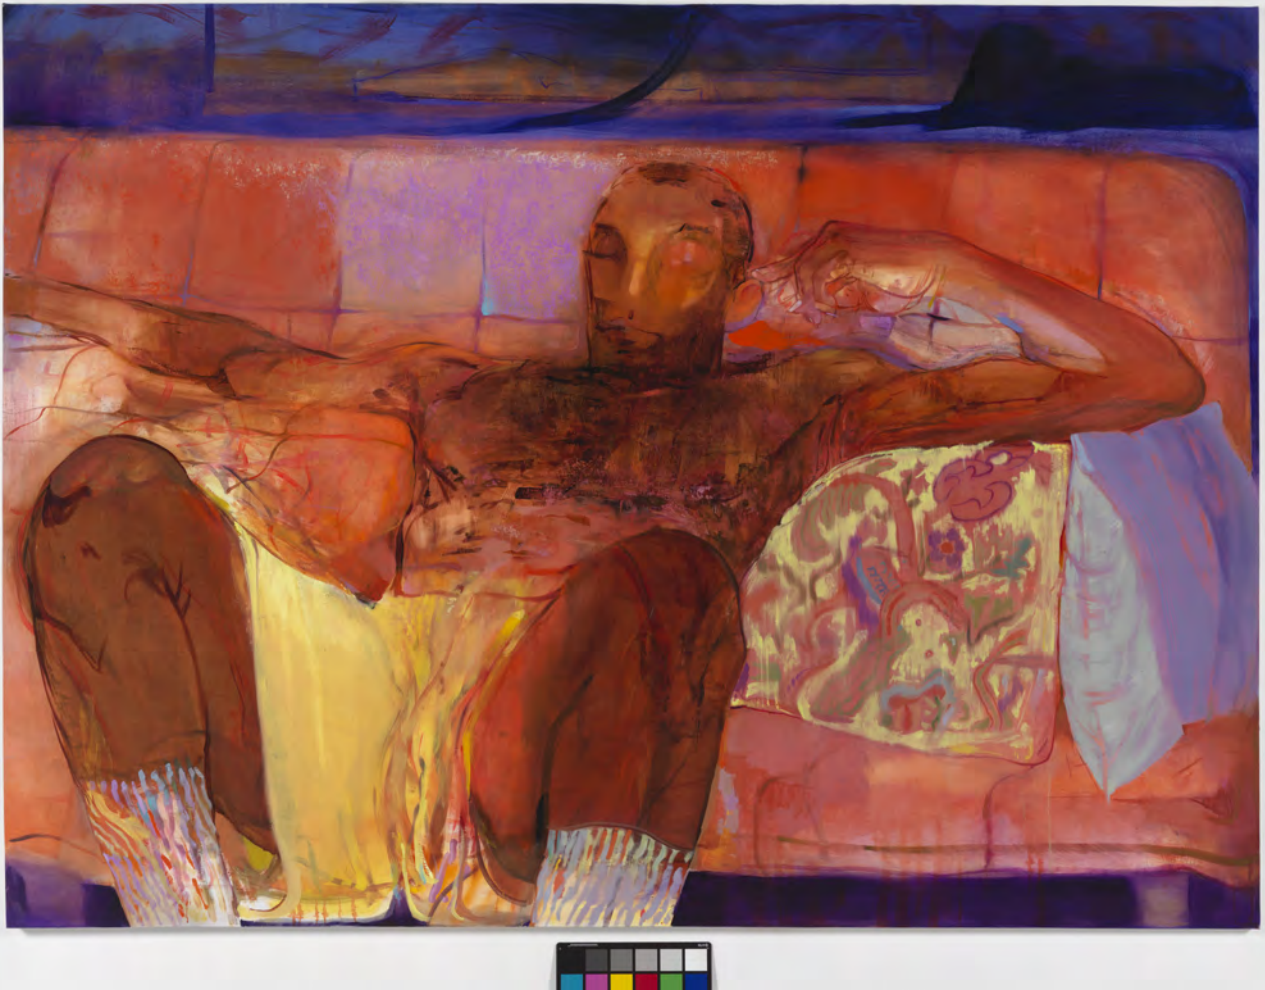

Jennifer Packer

Untitled

2023

Oil on canvas

167.6 x 231.1 cm, 66 x 91 inches

JP23-01