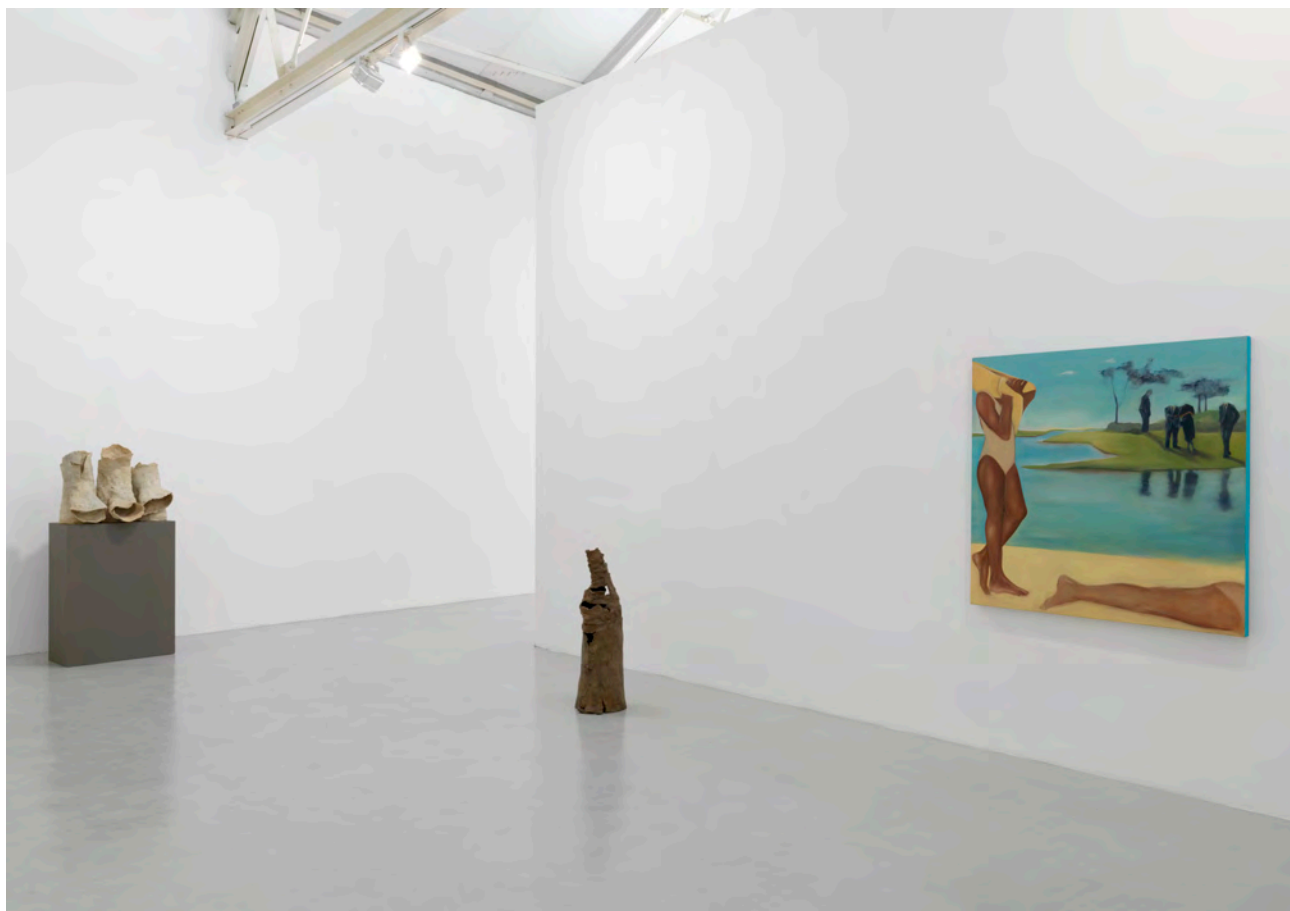

CORVI-MORA