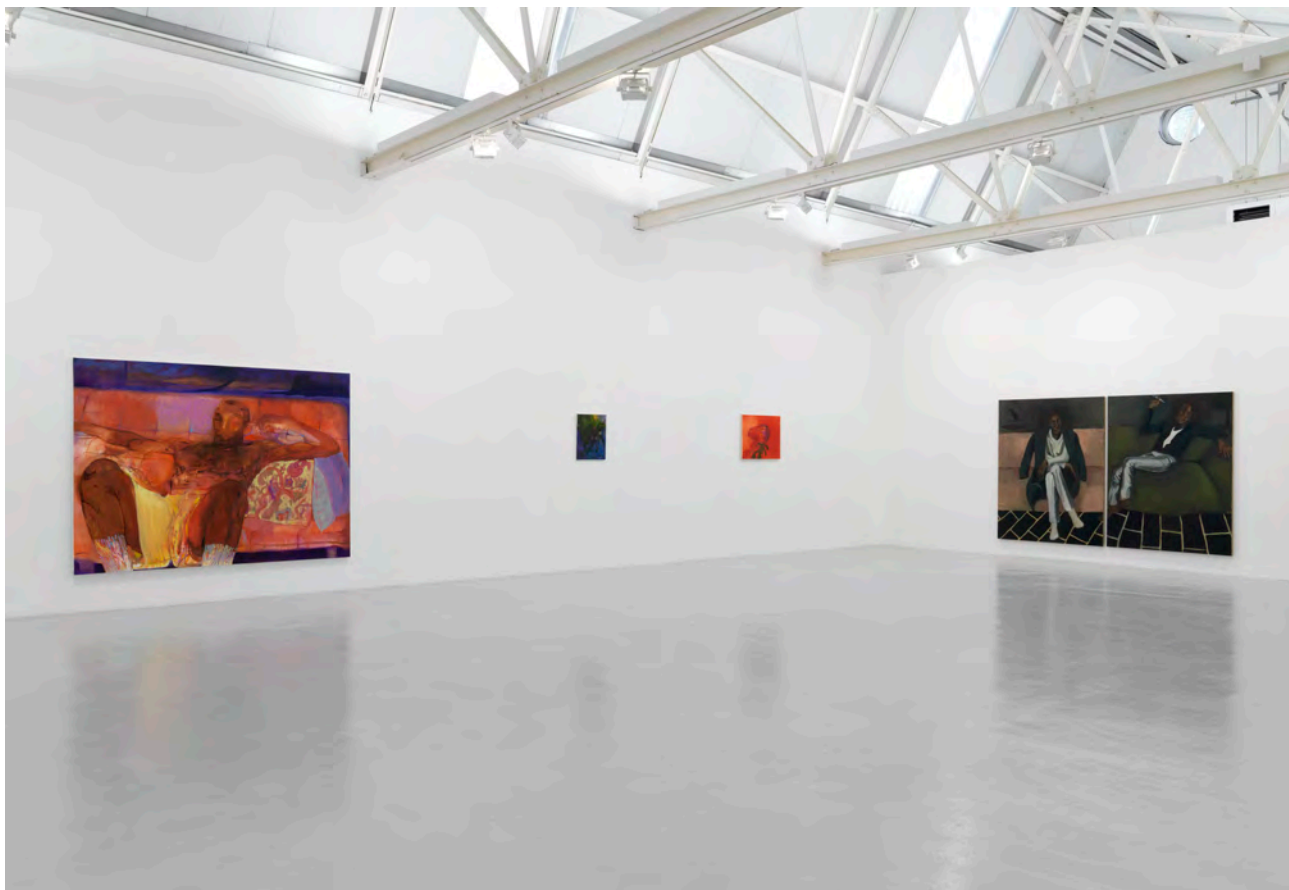

# CORVI-MORA

**CORVI-MORA**

**CORVI-MORA**

**Anika Roach**

*Tied To The Mooring*

2023

Acrylic on canvas

114 x 117 cm, 44.8 x x 46 inches