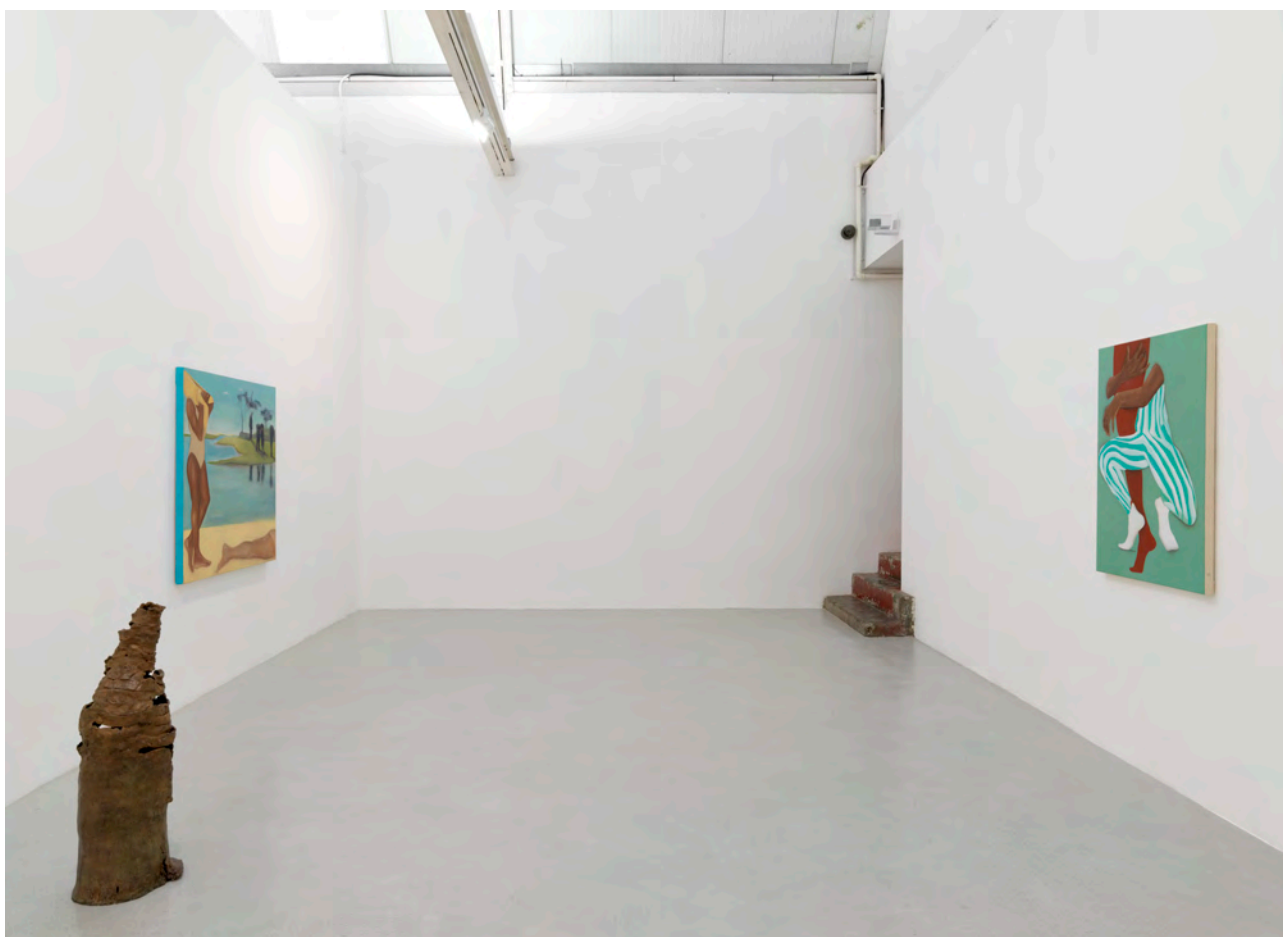

# CORVI-MORA

**CORVI-MORA**

**CORVI-MORA**

**Anika Roach**

*Tied To The Mooring*

2023

Acrylic on canvas

114 x 117 cm, 44.8 x x 46 inches