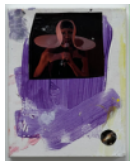

5)
Hannah Beerman
The Gauguin and Grace Hat But Grace Had It First
2021
Acrylic and collage on canvas
35.5x27.9cm (14x11 inches)
Ref. CR-HB05