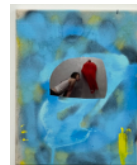

9)
Hannah Beerman
And Blow
2021
Acrylic and collage on canvas
35.5x27.9cm (14x11 inches)
Ref. CR-HB09