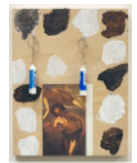

'Call me if you get lost' by Hannah Beerman
List of works

1)
Hannah Beerman
lickity split
2022
Acrylic, photo collage, and jacket zipper on canvas
61x45.7cm (24x18 inches)
Ref. CR-HB01

2)
Hannah Beerman
Call me if you get lost
2022
Acrylic, collage, seashells, gauche, on gessoed canvas
50.8x40.6cm (20x16 inches)
Ref. CR-HB02

3)
Hannah Beerman
Grid #2
2022
Acrylic, glitter, Vics inhalers, metal, collage, Tintoretto reproduction
35.5x27.9cm (14x11 inches)
Ref. CR-HB03

4)
Hannah Beerman
TBT
2022
Acrylic, collage, pin-cushion, and elastic on canvas
38.7x27.9cm (15 1/4x11 inches)
Ref. CR-HB04