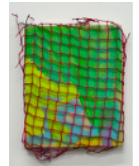

9)
Hannah Beerman
And Blow
2021
Acrylic and collage on canvas
35.5x27.9cm (14x11 inches)
Ref. CR-HB09

10)
Hannah Beerman
Patience and Peeping, Hieroglyphics in Blue
2022
Acrylic and collage on canvas
35.5x27.9cm (14x11 inches)
Ref. CR-HB10

11)
Hannah Beerman
Something soft and only a little unreasonable
2022
Acrylic, collage, flower petals, shredded tires, and modelling compound on canvas
30.48x27.94cm (12x11 inches)
Ref. CR-HB11

12)
Hannah Beerman
Handlebars
2022
Acrylic, collage and modelling compound canvas
30.5x26.7cm (12x10.5 inches)
Ref. CR-HB12

13)
Hannah Beerman
Pow Pow
2022
Acrylic, collage, modelling compound on canvas
27.9x22.9cm (11x9 inches)
Ref. CR-HB13

14)
Hannah Beerman
Fishnets
2022
Acrylic, gouache, spray paint, fibre on wood
27.9x20.3cm (11x8 inches)
Ref. CR-HB14