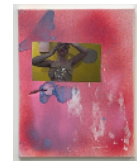

7)
Hannah Beerman
Graphing Business casual, Hannah in Bread Suit
2022
Acrylic, film still on laser print, on canvas
35.5x27.9cm (14x11 inches)
Ref. CR-HB07