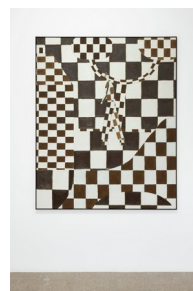

Geran Knol

An Outside Scene, 2022

Oil on linen. Óleo sobre lino

65 x 55 cm

GK.56

**Geran Knol**

A Stance, 2022

Dyed fabric mounted to canvas. Tela teñida montada sobre lienzo

A Bigger Stance, 2022

Fabric mounted to canvas. Tela montada sobre lienzo

90 x 70 cm

GK.60

**Geran Knol**

Two Short Years, 2022

Patchworked fabric mounted to canvas. Tela de patchwork montada sobre lienzo

90 x 70 cm

GK. 61

Geran Knol

A Bigger Outside Scene, 2022

Oil and stain on canvas. Óleo y tinta sobre lienzo

160 x 130 cm

GK.65

**Geran Knol**

Situated Figure IV, 2022