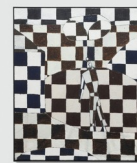

Geran Knol

An Outside Scene, 2022

Oil on linen. Óleo sobre lino

65 x 55 cm

GK.56

**Geran Knol**

A Stance, 2022

Dyed fabric mounted to canvas. Tela teñida montada sobre lienzo

80 x 60 cm

GK.57

**Geran Knol**

Situated Figure VI, 2022

Patchworked fabric mounted to canvas. Tela de patchwork montada sobre lienzo

80 x 60 cm

GK.58

**Geran Knol**