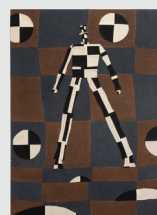

Geran Knol

An Outside Scene, 2022

Oil on linen. Óleo sobre lino

65 x 55 cm

GK.56

**Geran Knol**

A Stance, 2022

Dyed fabric mounted to canvas. Tela teñida montada sobre lienzo

80 x 60 cm

GK.57

**Geran Knol**

Situated Figure VI, 2022

Patchworked fabric mounted to canvas. Tela de patchwork montada sobre lienzo

80 x 60 cm

GK.58

**Geran Knol**

A Bigger Stance, 2022

Fabric mounted to canvas. Tela montada sobre lienzo

90 x 70 cm

GK.60

**Geran Knol**

Two Short Years, 2022

Patchworked fabric mounted to canvas. Tela de patchwork montada sobre lienzo

90 x 70 cm