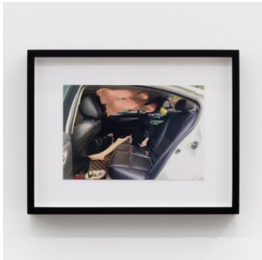

KING'S LEAP

Ellis and Parker von Sternberg *New Works*

Upstairs Gallery

Couch, courtesy of Alec Petty

Coffee table, courtesy of Alec Petty

Untitled, 2021
fibreglass, tempered glass, PTZ security, camera,
enamel, monitor arm, zip ties, power, supply, inkjet
print on paper
dimensions variable
individual dimensions: 45 x 27 x 25 inches
114.3 x 68.58 x 63.5 cm
EV0015
editions 1 through 3, 1AP

2200752A, 2022
black stain gloss maple frame, Optium AR UV
Museum acrylic, digital C print
6⁷/₈ x 8⁷/₈ inches
17.46 x 22.54 cm
EV0003

2201258A, 2022
cherry frame, fabric-wrapped backing and fillets,
museum glass, digital C print
9³/₄ x 11³/₄ inches
24.77 x 29.84 cm
EV0004